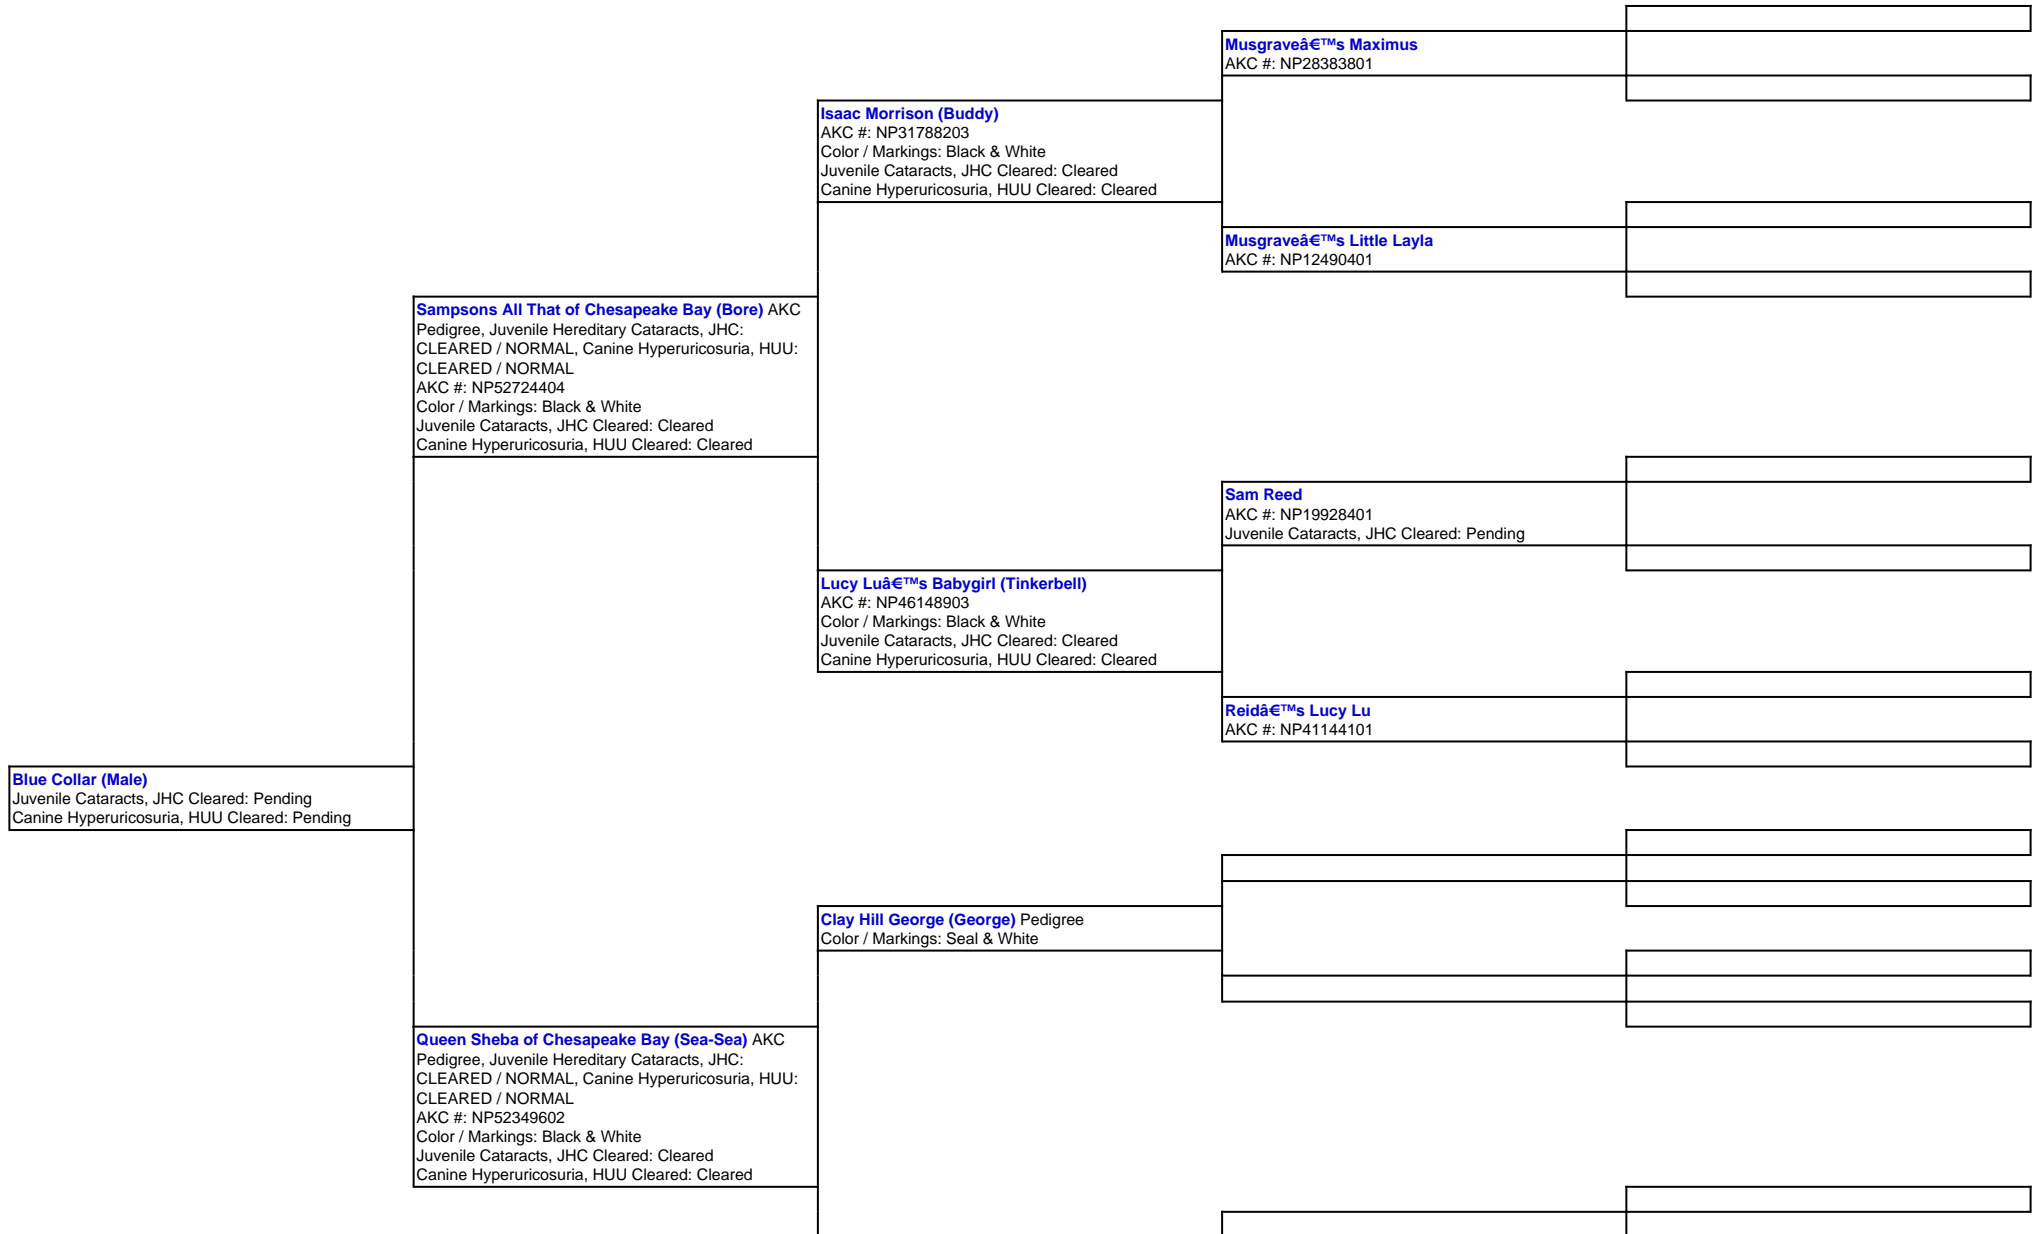

For a more detailed version of this pedigree:

<https://www.chesapeakebaybostons.com/profile/blue-collar-male>

Pedigree For:
Blue Collar (Male)

Jenny Rose II (Jenny) Pedigree
AKC #: NP45216201
Color / Markings: Black & White