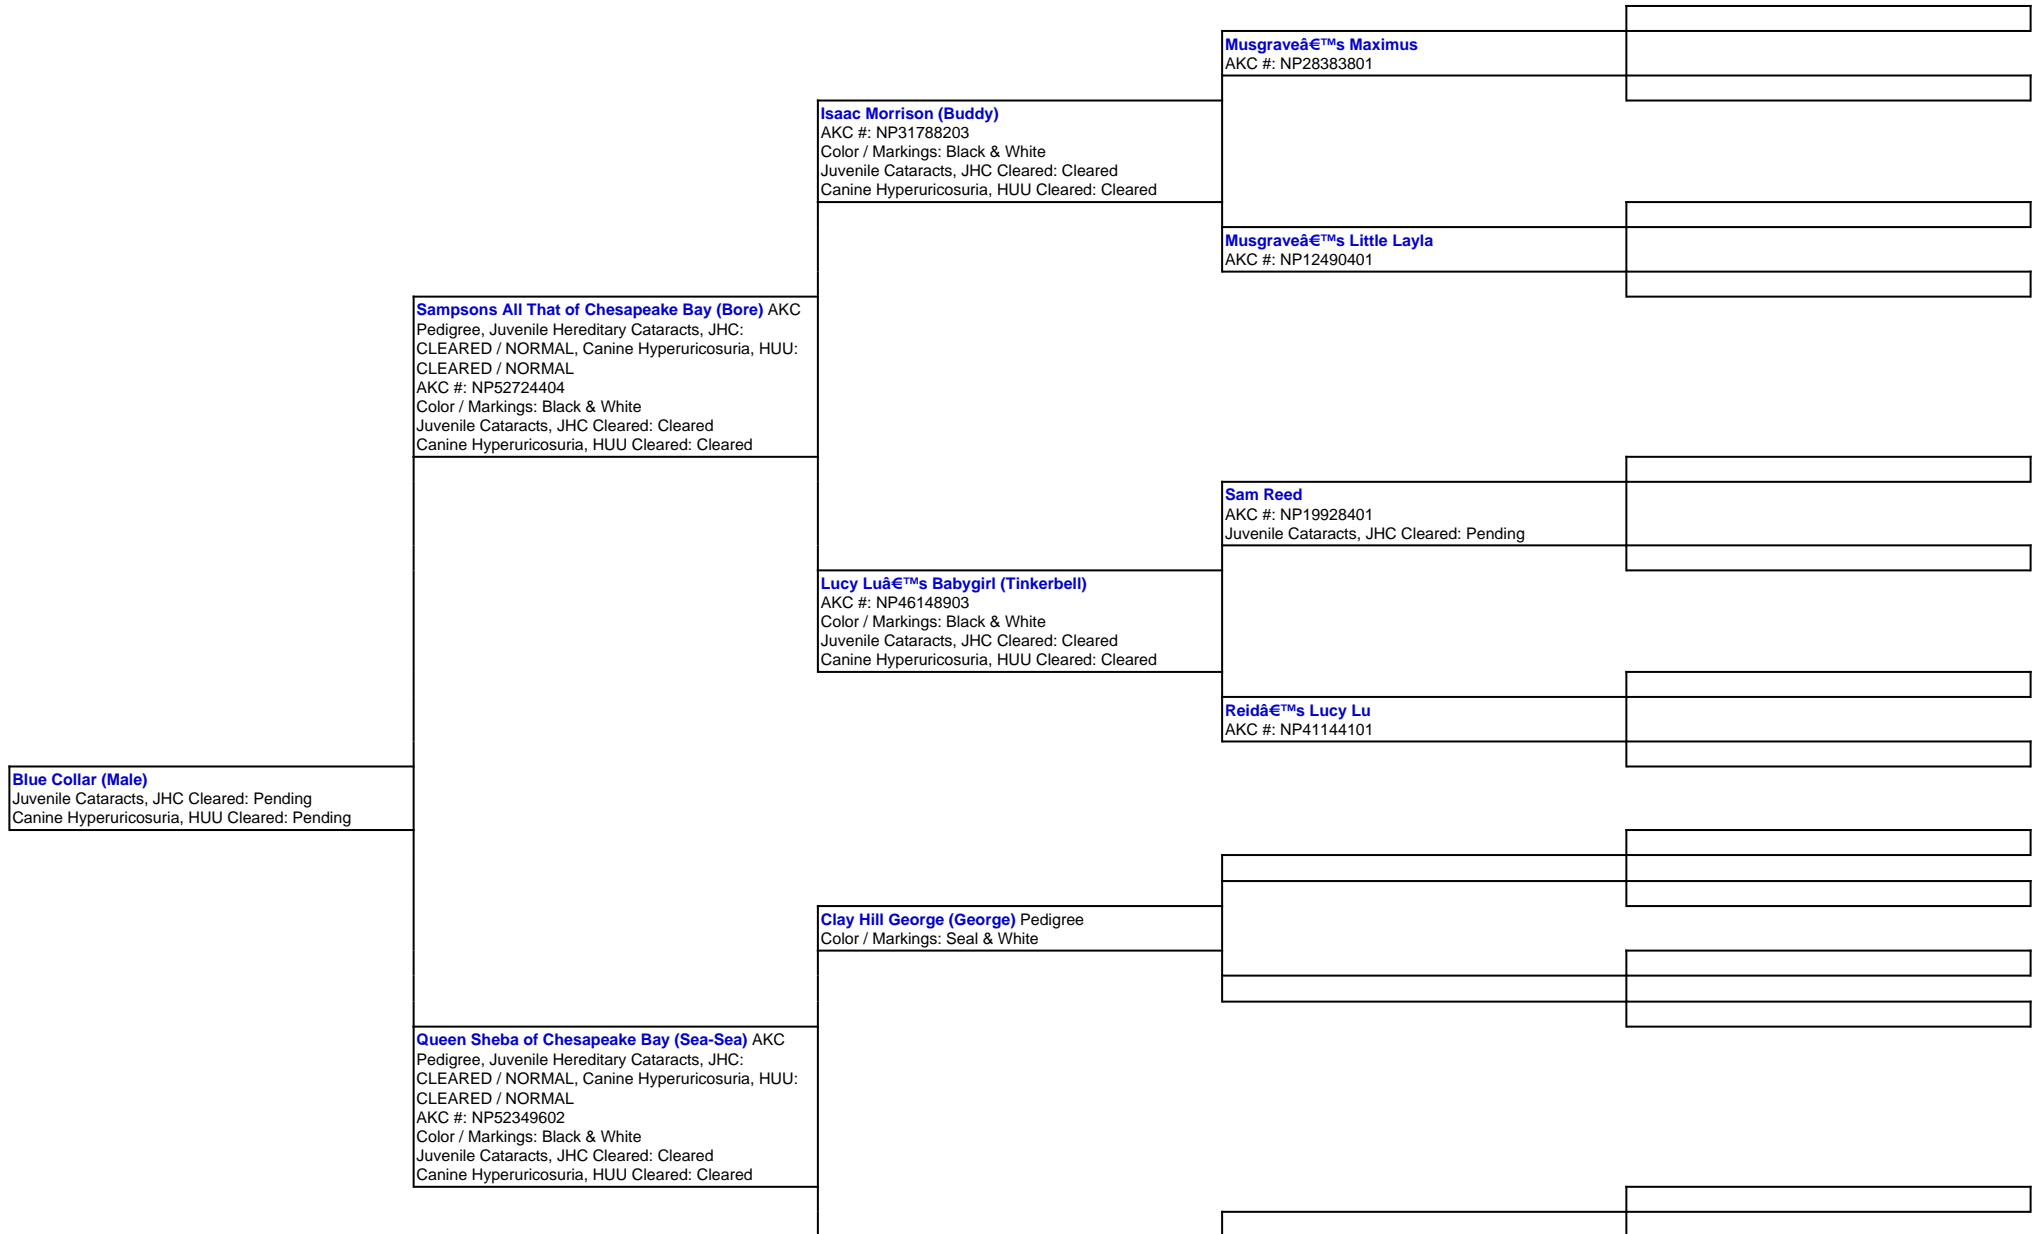

For a more detailed version of this pedigree:

<https://www.chesapeakebaybostons.com/profile/blue-collar-male>

Pedigree For:
Blue Collar (Male)

Jenny Rose II (Jenny) Pedigree
AKC #: NP45216201
Color / Markings: Black & White