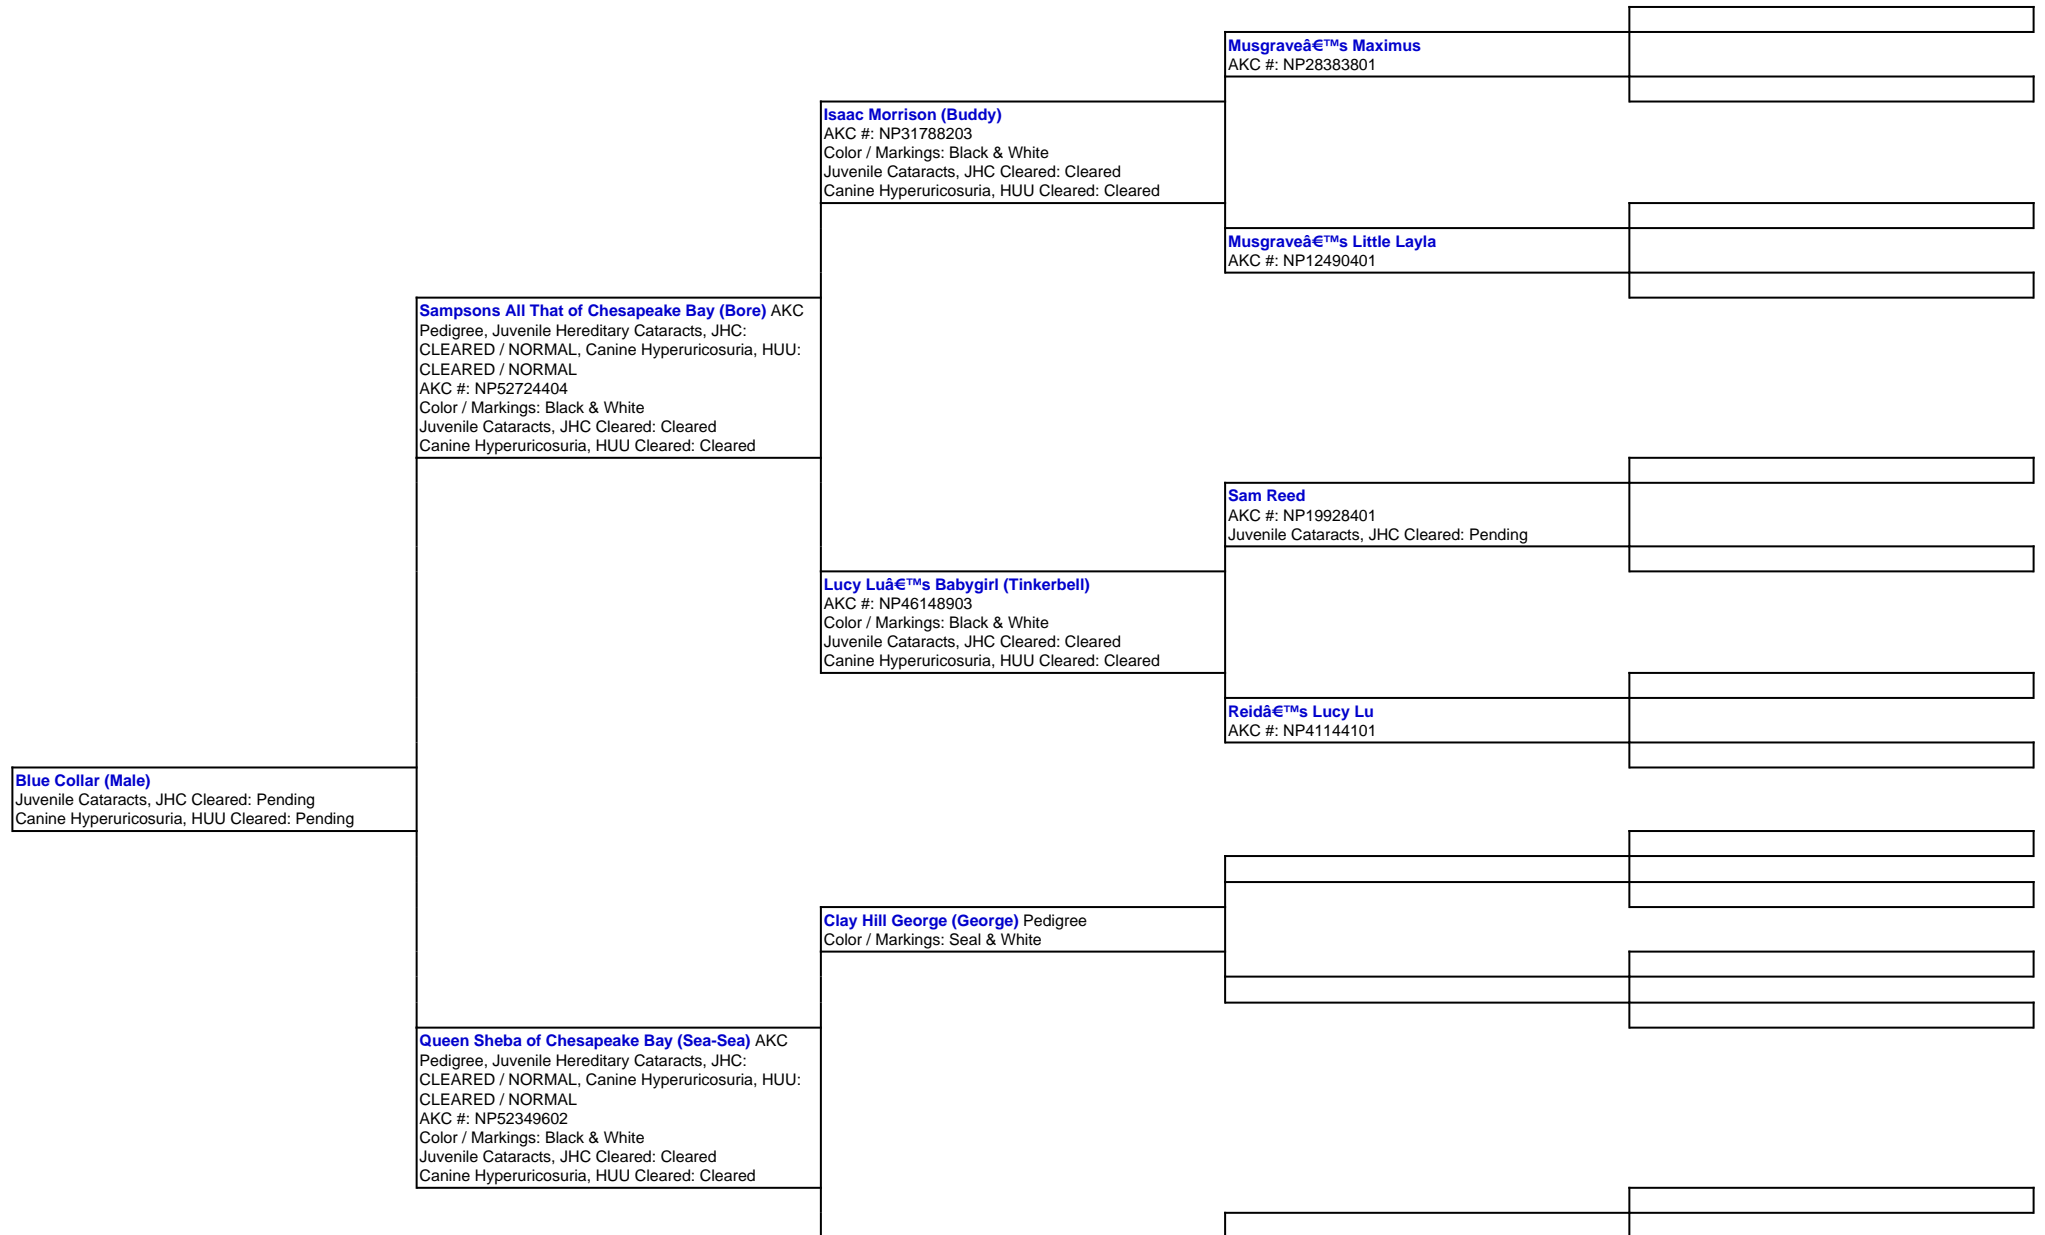

For a more detailed version of this pedigree:

<https://www.chesapeakebaybostons.com/profile/blue-collar-male>

Pedigree For:
Blue Collar (Male)

Jenny Rose II (Jenny) Pedigree
AKC #: NP45216201
Color / Markings: Black & White