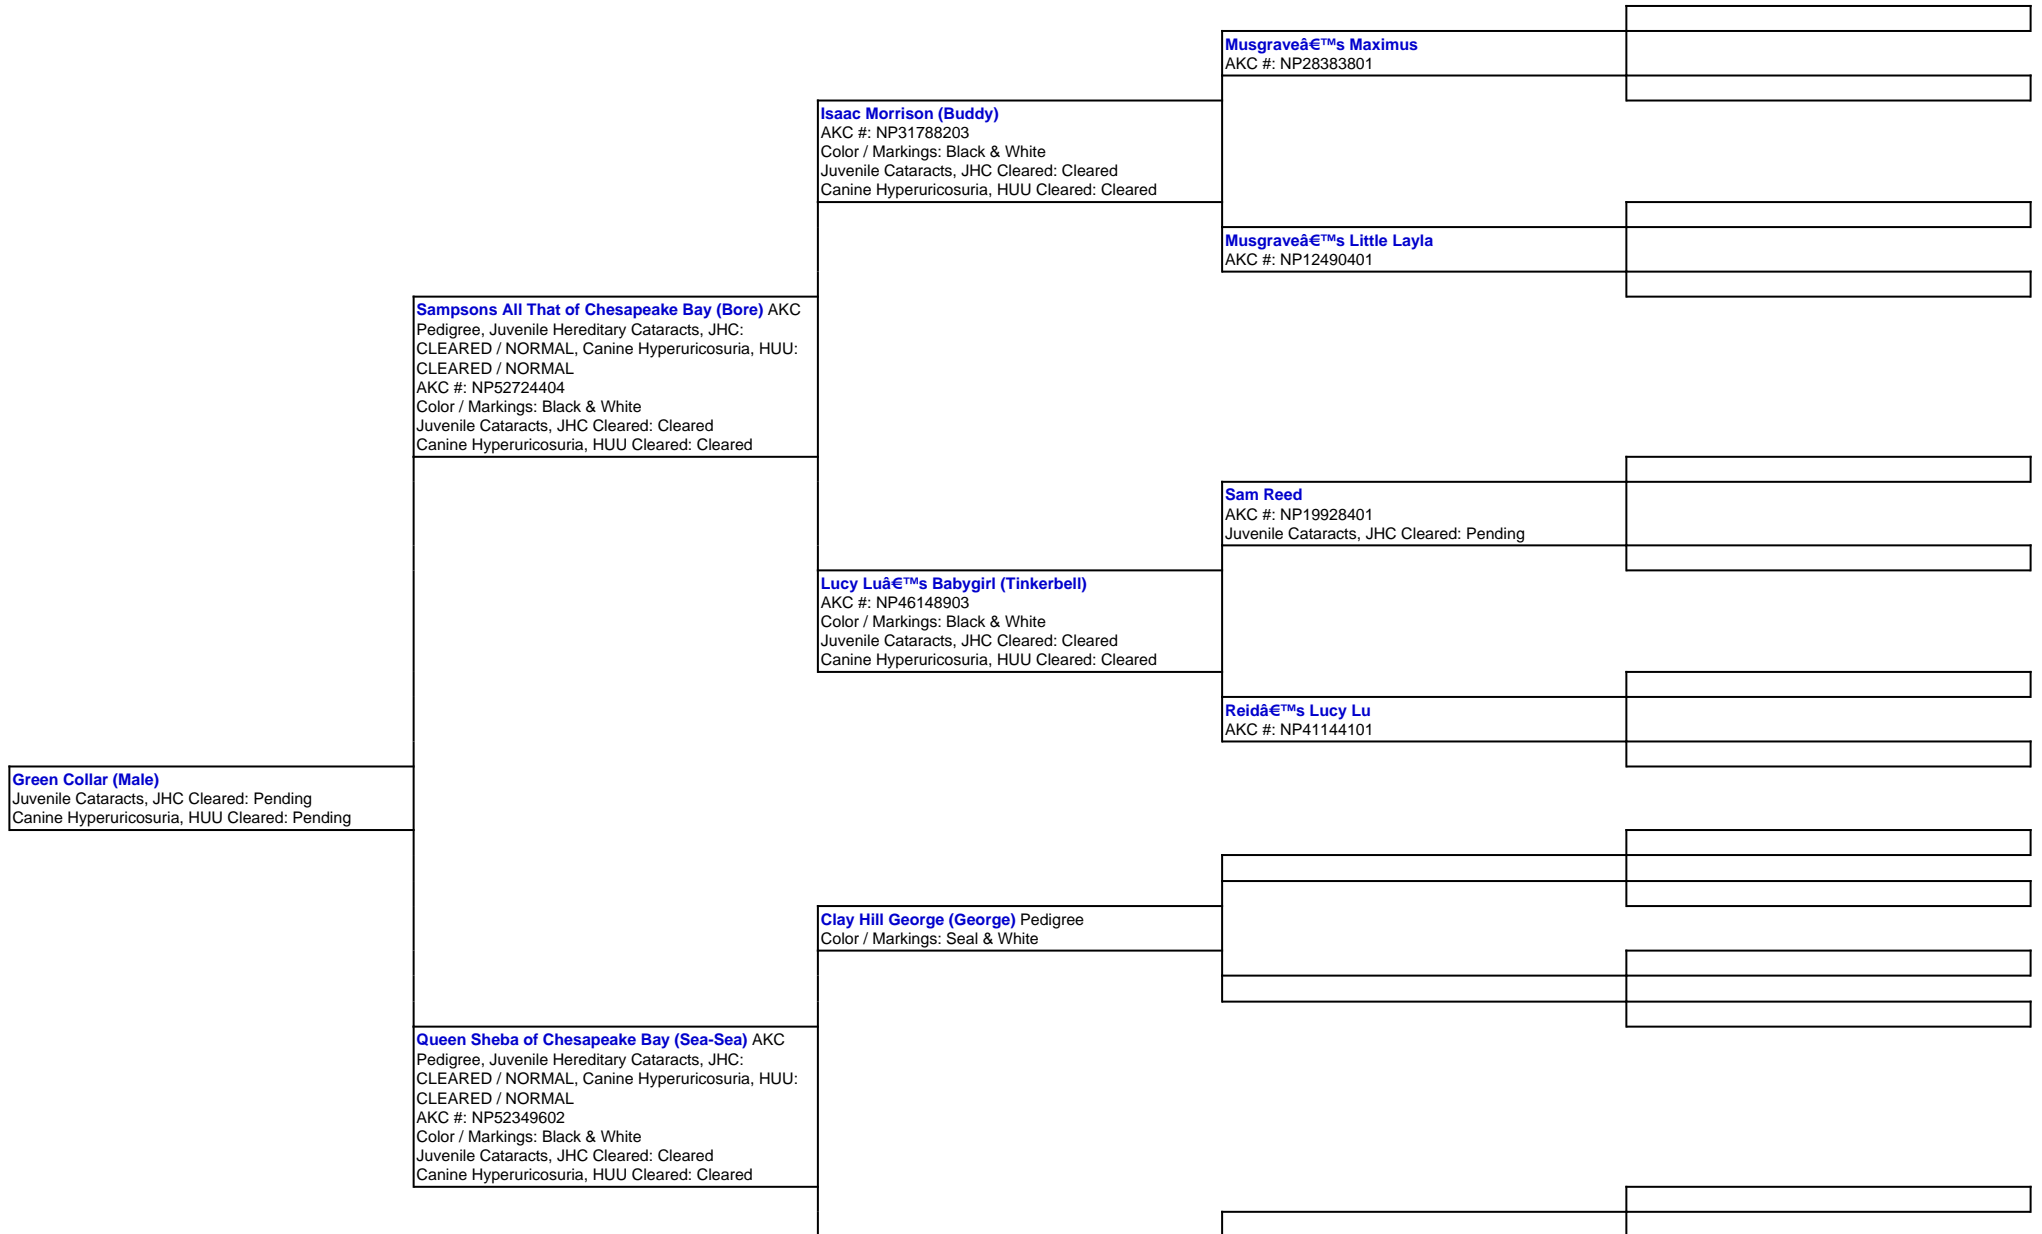

For a more detailed version of this pedigree:

<https://www.chesapeakebaybostons.com/profile/green-collar-male>

Pedigree For:  
Green Collar (Male)

**Jenny Rose II (Jenny)** Pedigree  
AKC #: NP45216201  
Color / Markings: Black & White