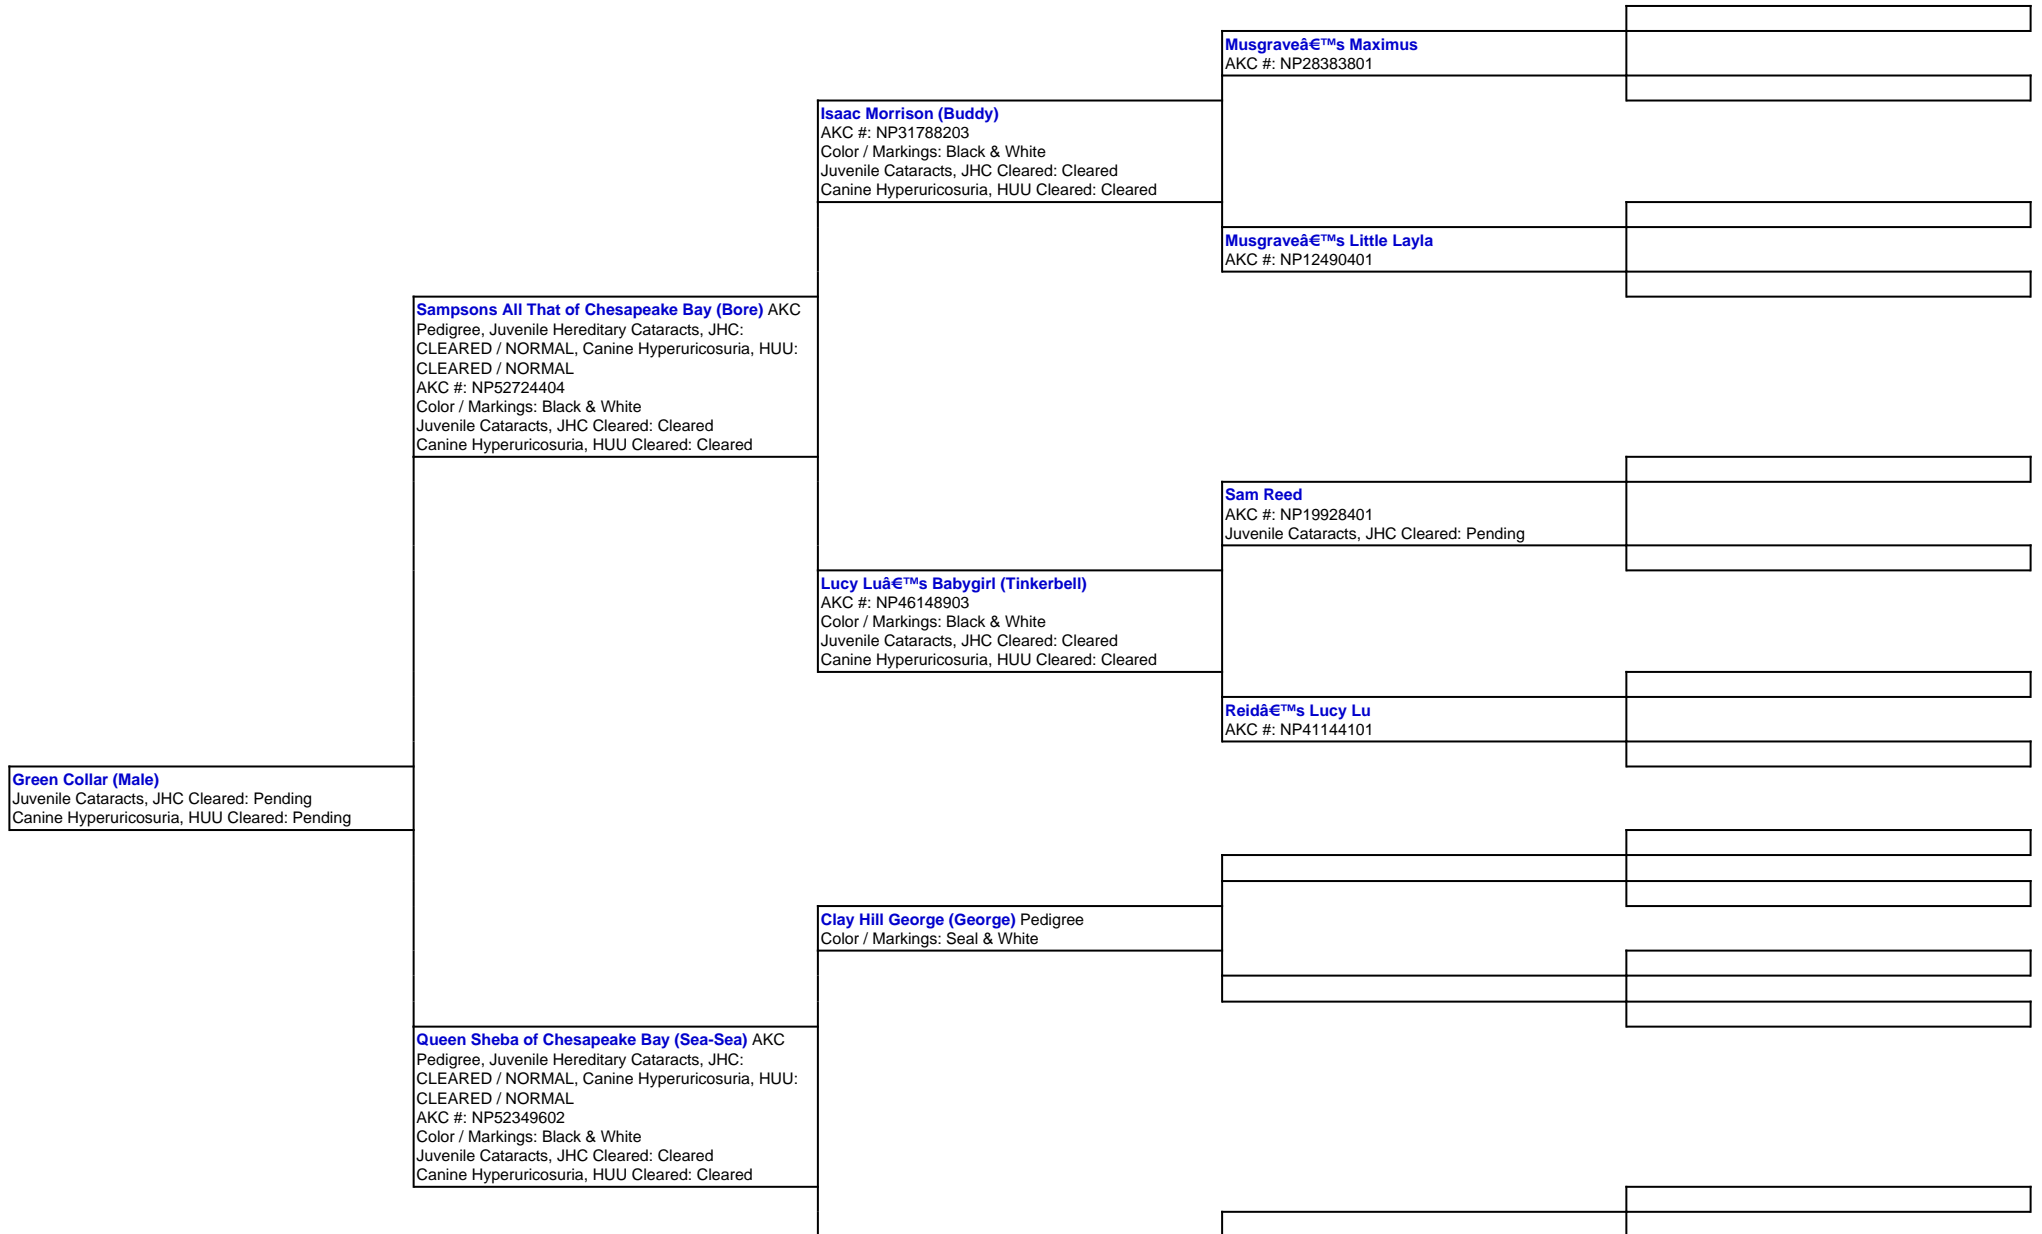

For a more detailed version of this pedigree:

<https://www.chesapeakebaybostons.com/profile/green-collar-male>

Pedigree For:
Green Collar (Male)

Jenny Rose II (Jenny) Pedigree
AKC #: NP45216201
Color / Markings: Black & White