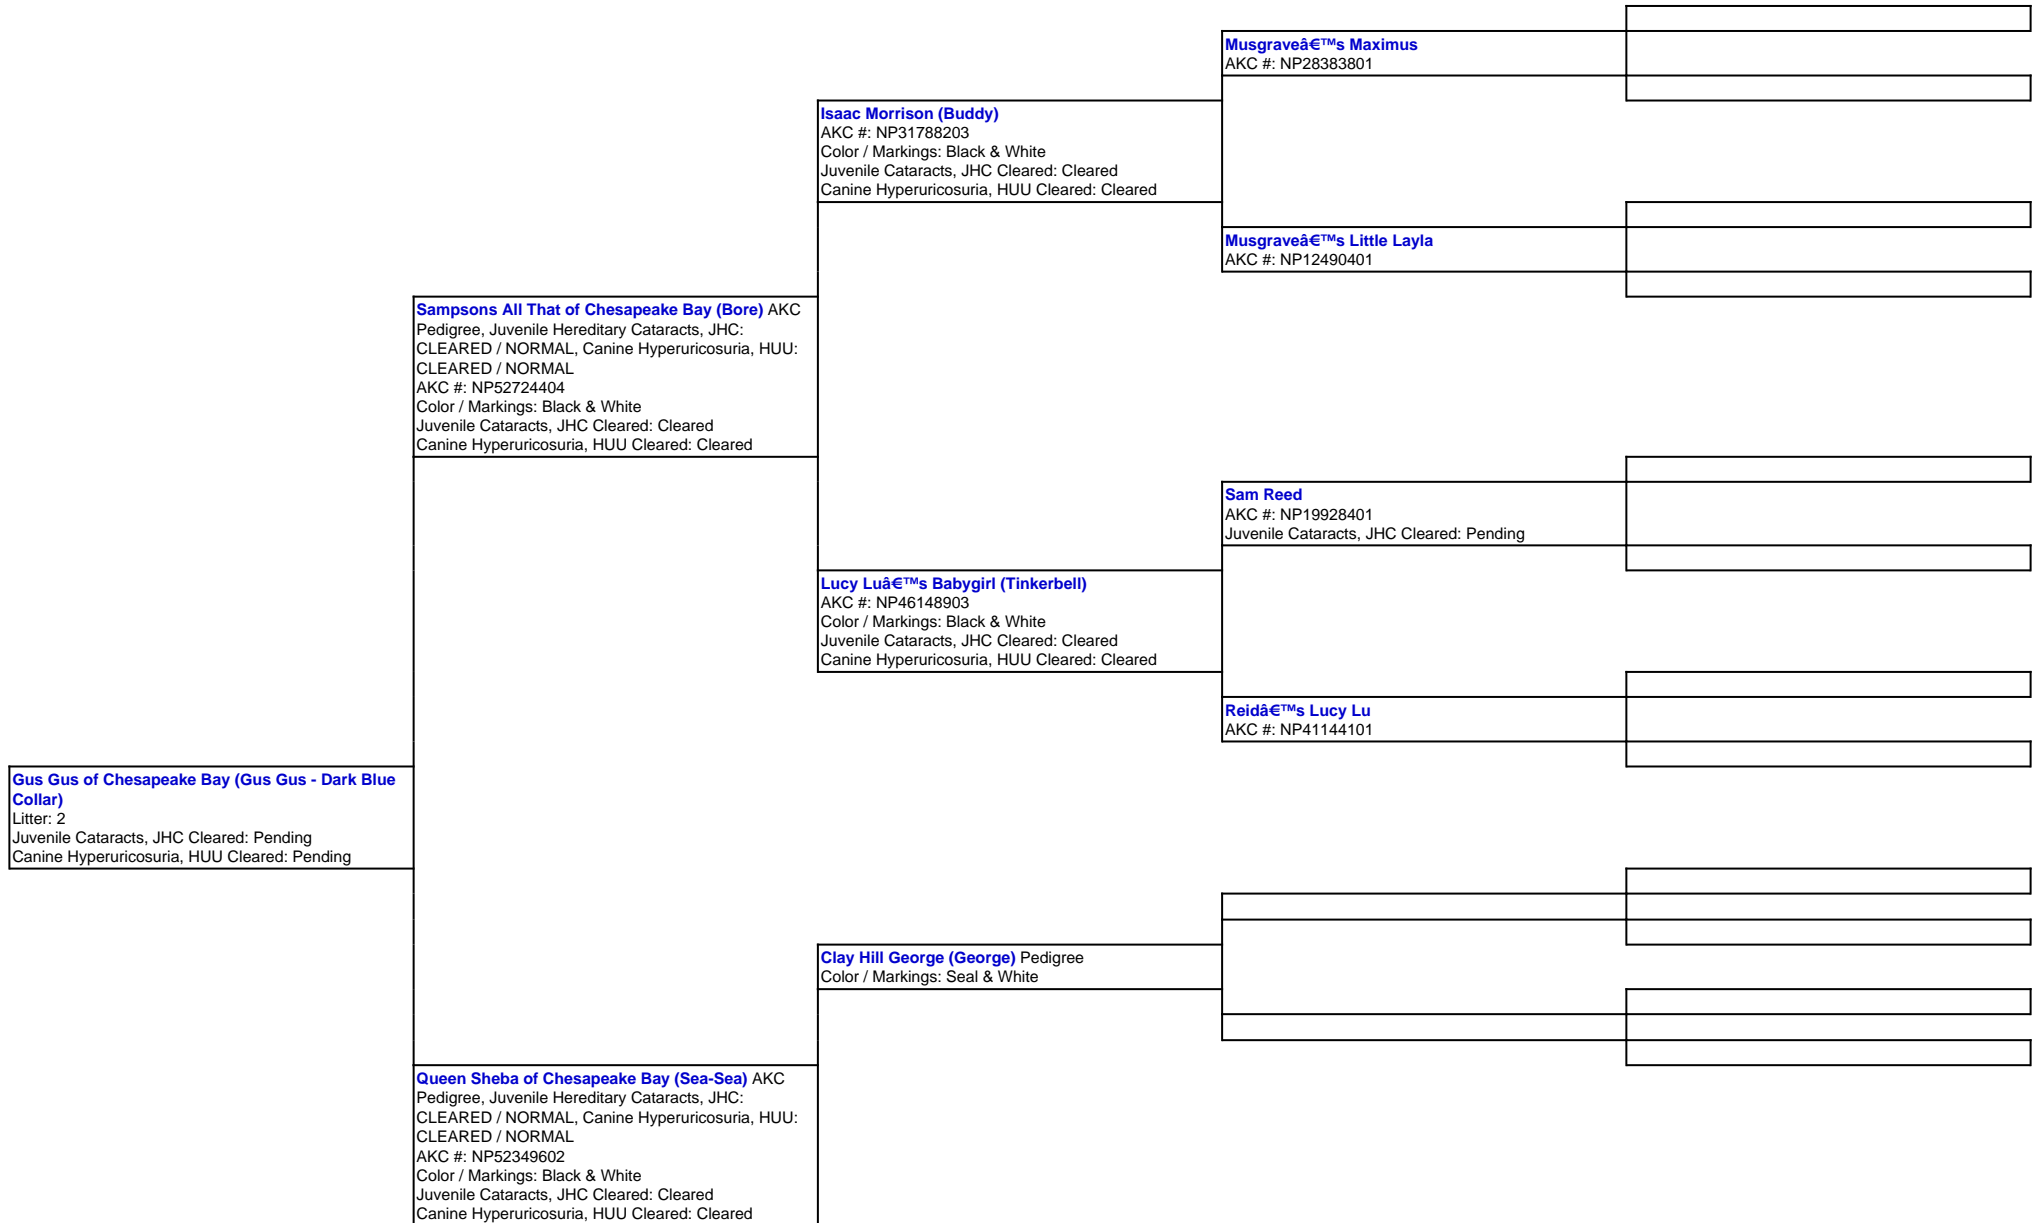

For a more detailed version of this pedigree:

<https://www.chesapeakebaybostons.com/profile/gus-gus-of-chesapeake-bay>

Pedigree For:  
Gus Gus of Chesapeake Bay (Gus Gus - Dark Blue Collar)

**Jenny Rose II (Jenny)** Pedigree  
AKC #: NP45216201  
Color / Markings: Black & White