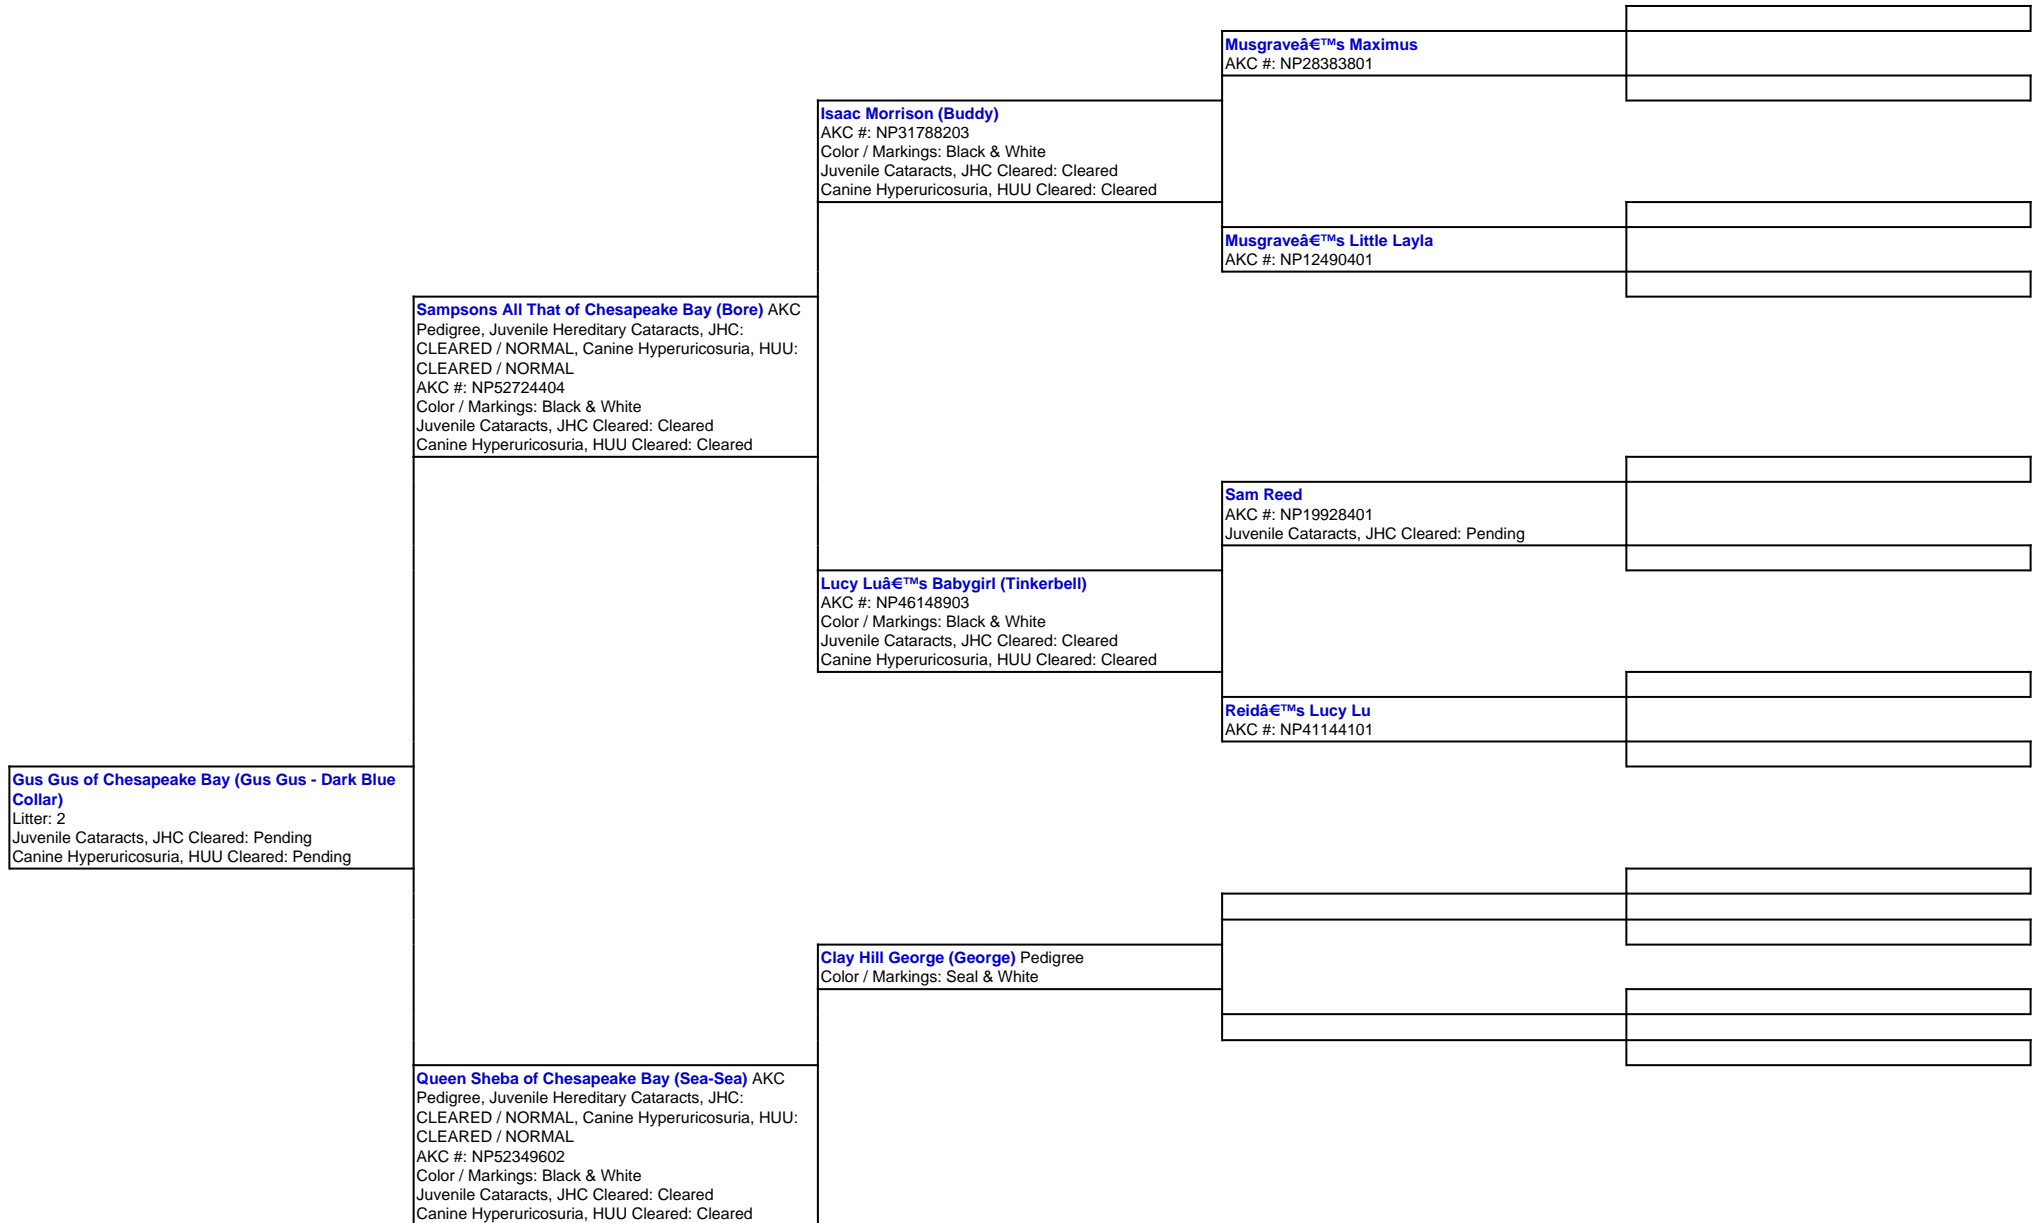

For a more detailed version of this pedigree:

<https://www.chesapeakebaybostons.com/profile/gus-gus-of-chesapeake-bay>

Pedigree For:
Gus Gus of Chesapeake Bay (Gus Gus - Dark Blue Collar)

Jenny Rose II (Jenny) Pedigree
AKC #: NP45216201
Color / Markings: Black & White