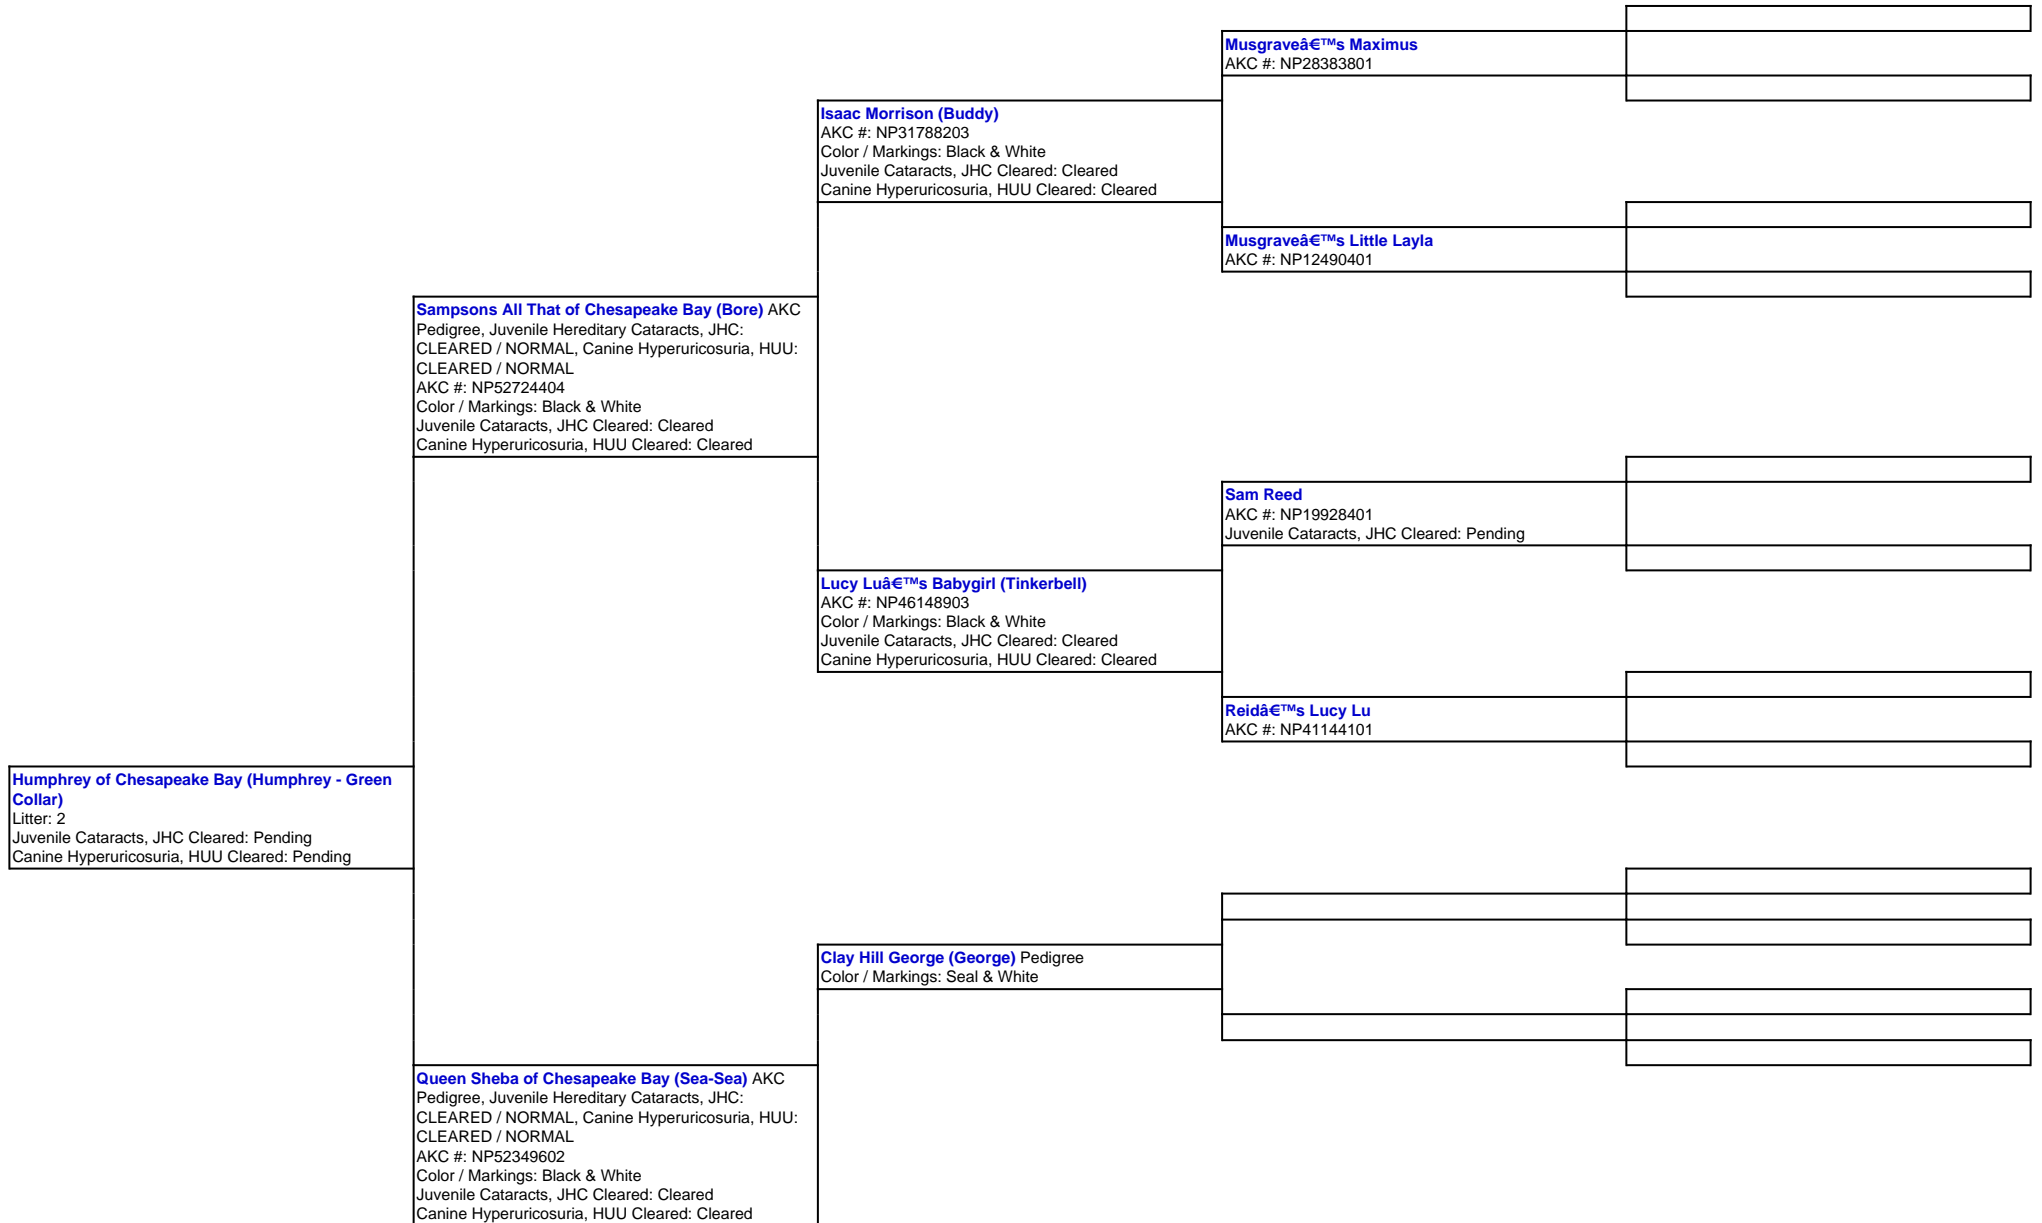

For a more detailed version of this pedigree:

<https://www.chesapeakebaybostons.com/profile/humphrey-of-chesapeake-bay>

Pedigree For:
Humphrey of Chesapeake Bay (Humphrey - Green Collar)

Jenny Rose II (Jenny) Pedigree
AKC #: NP45216201
Color / Markings: Black & White