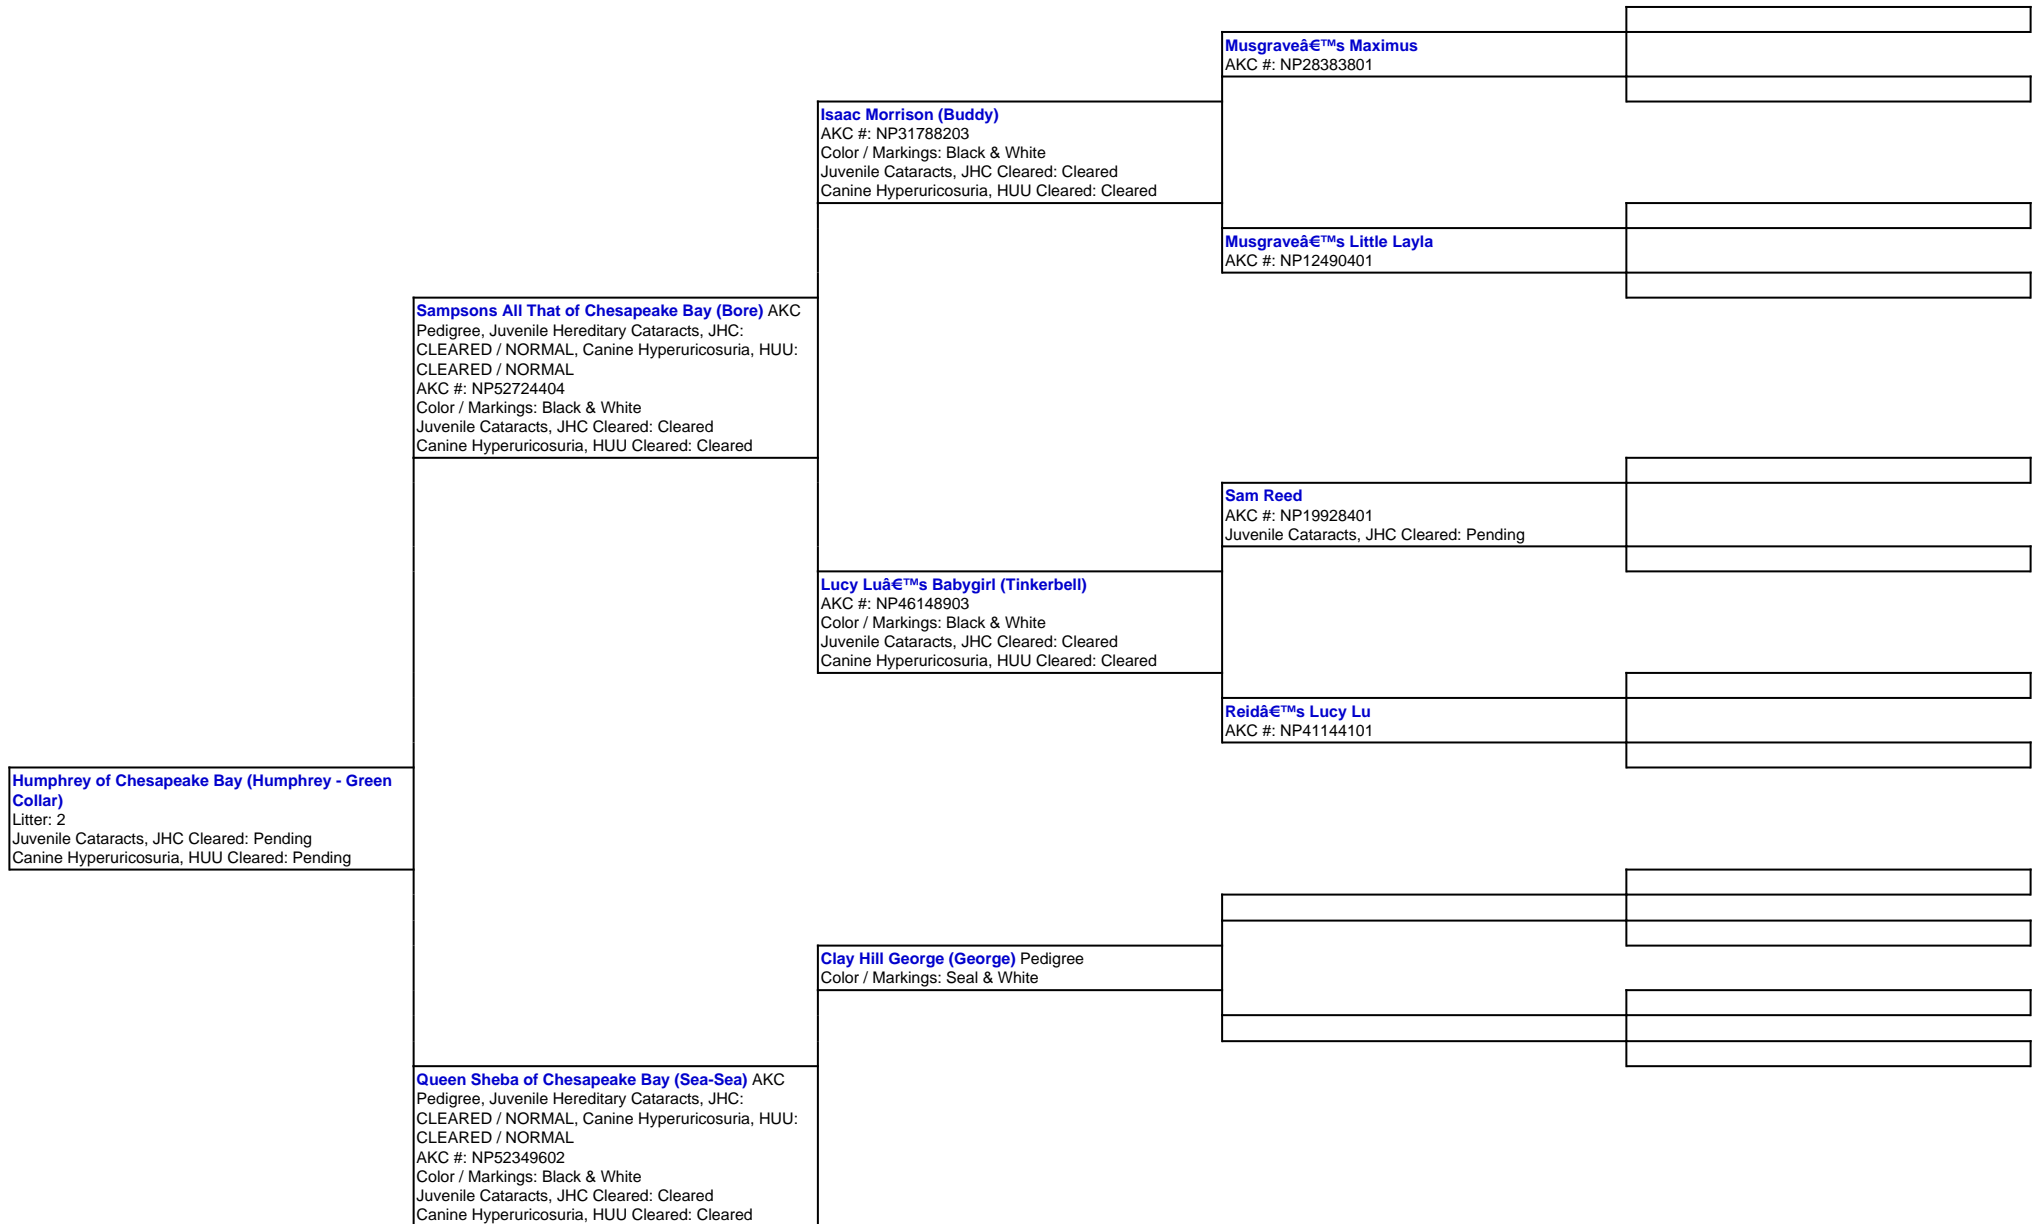

For a more detailed version of this pedigree:

<https://www.chesapeakebaybostons.com/profile/humphrey-of-chesapeake-bay>

Pedigree For:
Humphrey of Chesapeake Bay (Humphrey - Green Collar)

Jenny Rose II (Jenny) Pedigree
AKC #: NP45216201
Color / Markings: Black & White