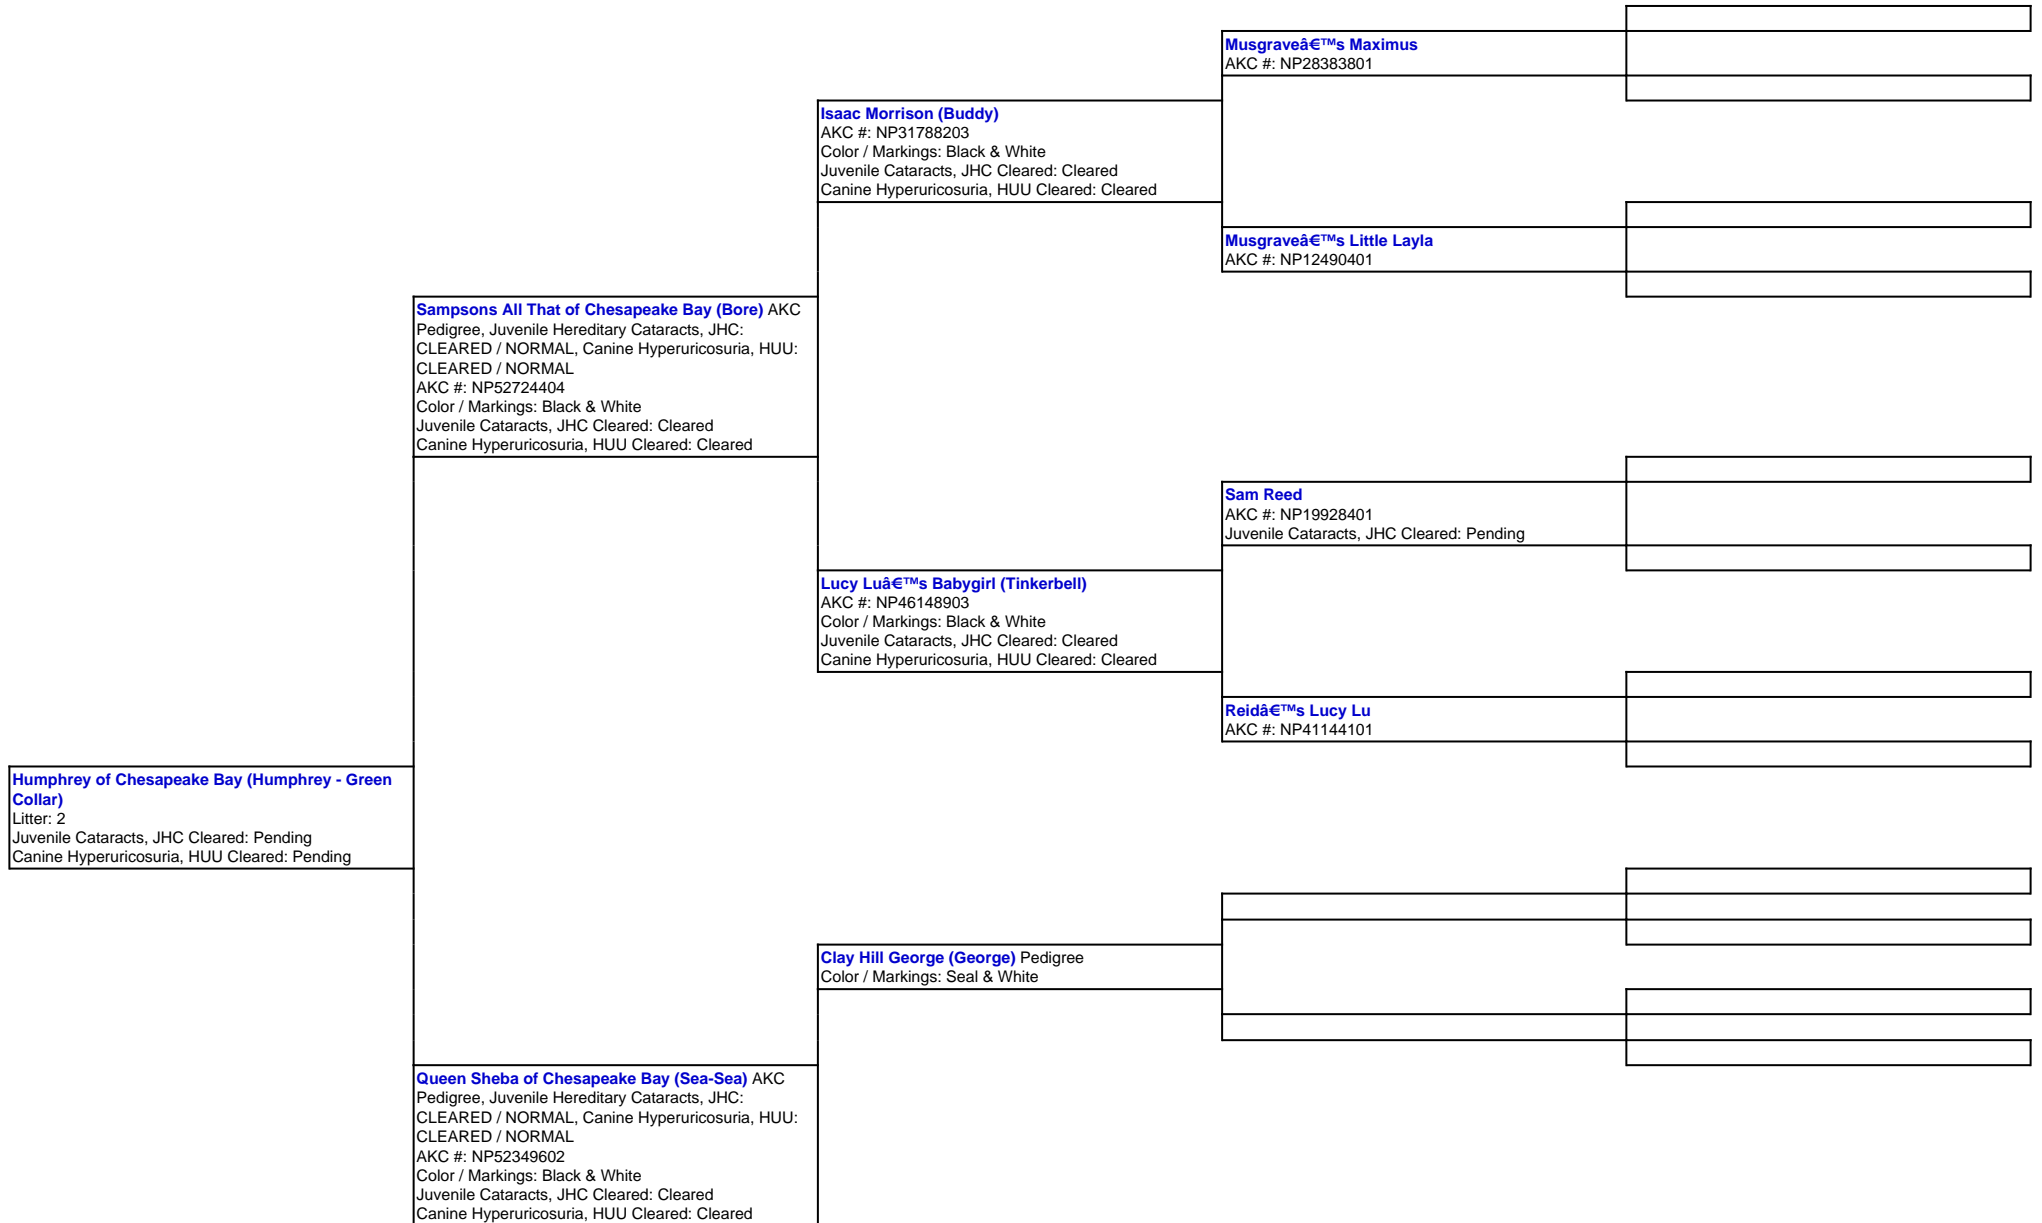

For a more detailed version of this pedigree:

<https://www.chesapeakebaybostons.com/profile/humphrey-of-chesapeake-bay>

Pedigree For:  
Humphrey of Chesapeake Bay (Humphrey - Green Collar)

**Jenny Rose II (Jenny)** Pedigree  
AKC #: NP45216201  
Color / Markings: Black & White