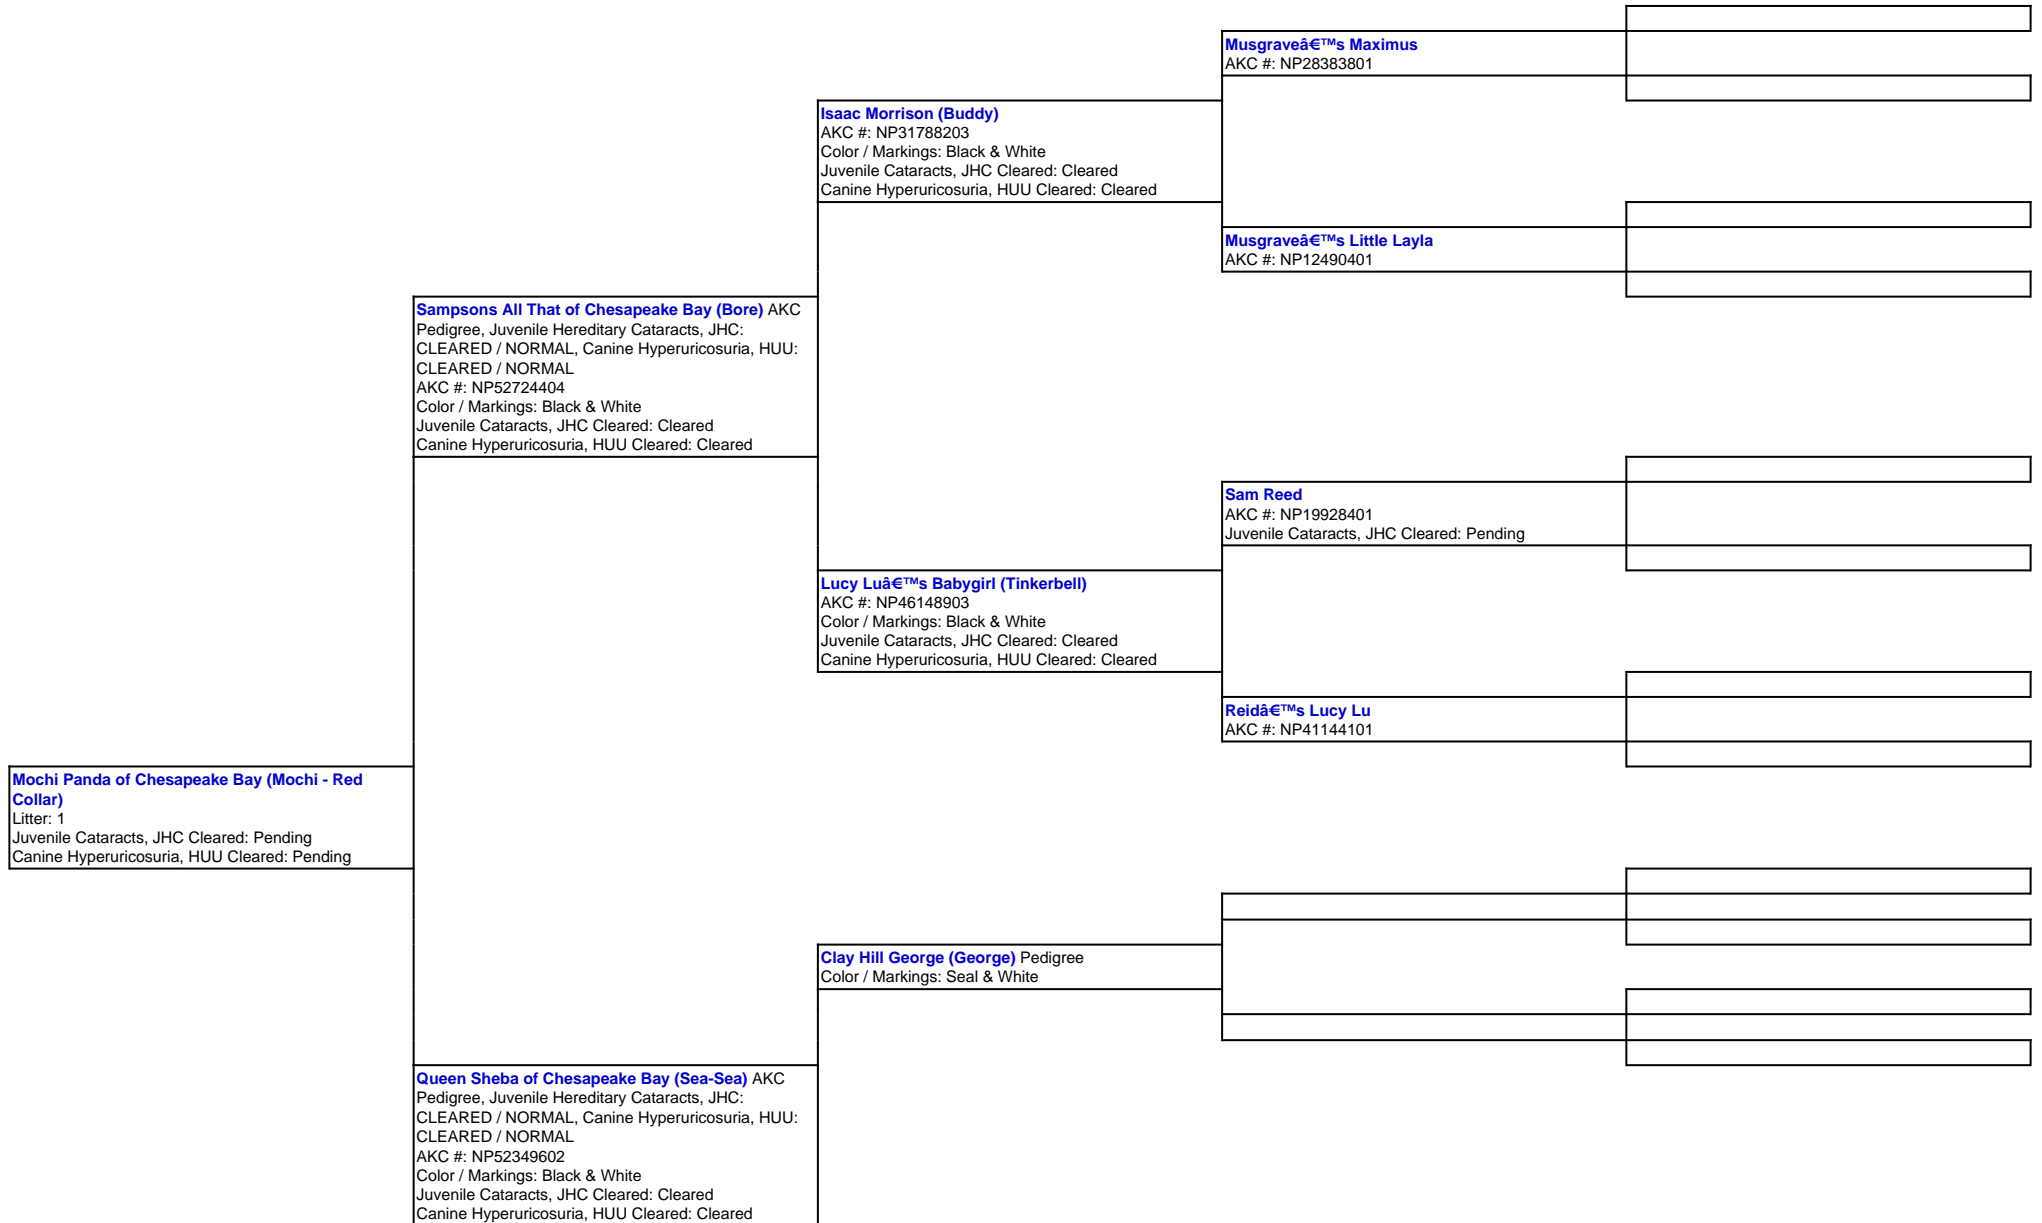

For a more detailed version of this pedigree:

<https://www.chesapeakebaybostons.com/profile/mochi-panda-of-chesapeake-bay>

Pedigree For:
Mochi Panda of Chesapeake Bay (Mochi - Red Collar)

Jenny Rose II (Jenny) Pedigree
AKC #: NP45216201
Color / Markings: Black & White