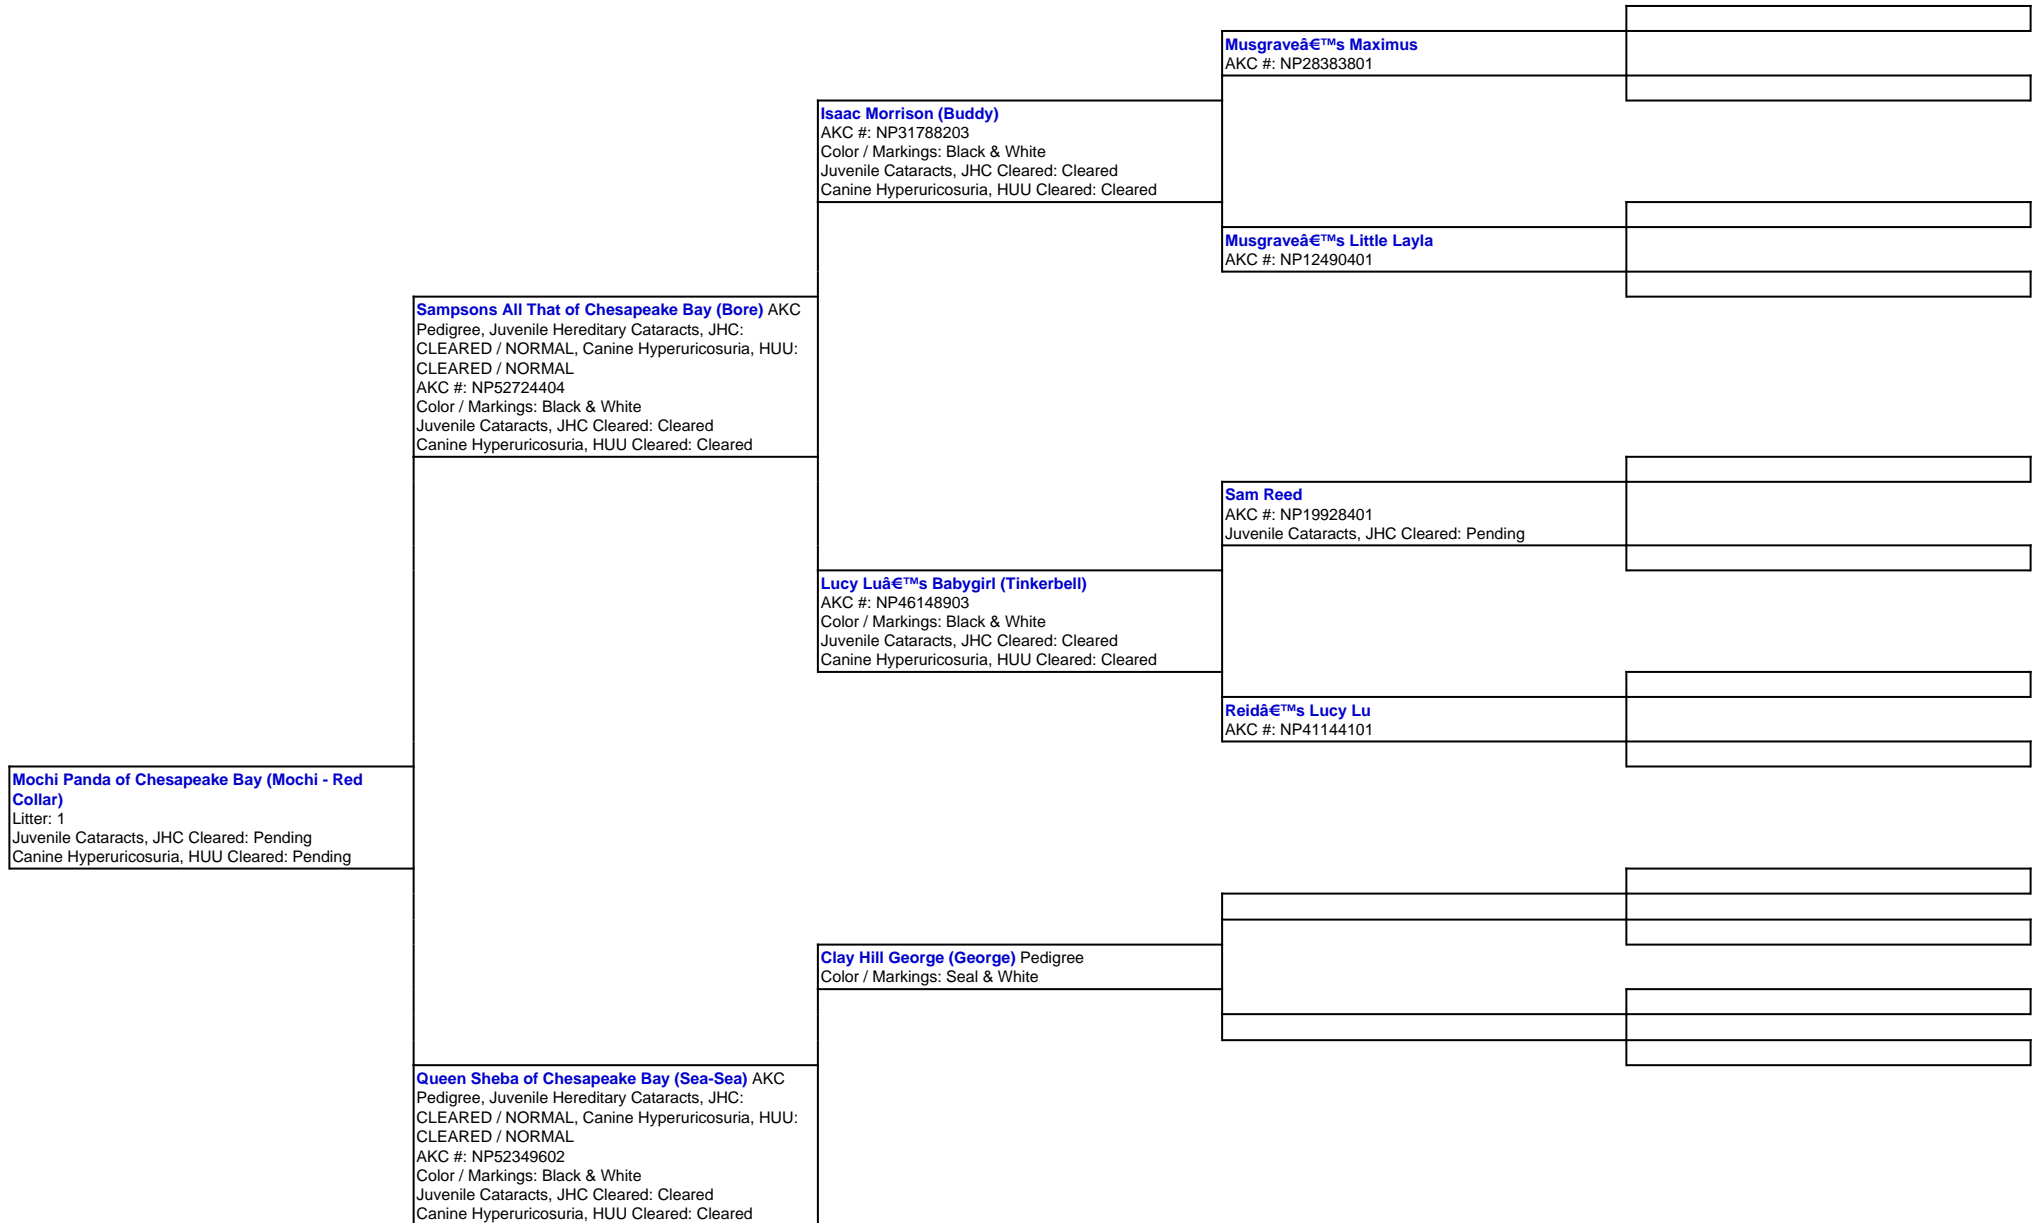

For a more detailed version of this pedigree:

<https://www.chesapeakebaybostons.com/profile/mochi-panda-of-chesapeake-bay>

Pedigree For:  
Mochi Panda of Chesapeake Bay (Mochi - Red Collar)

**Jenny Rose II (Jenny)** Pedigree  
AKC #: NP45216201  
Color / Markings: Black & White