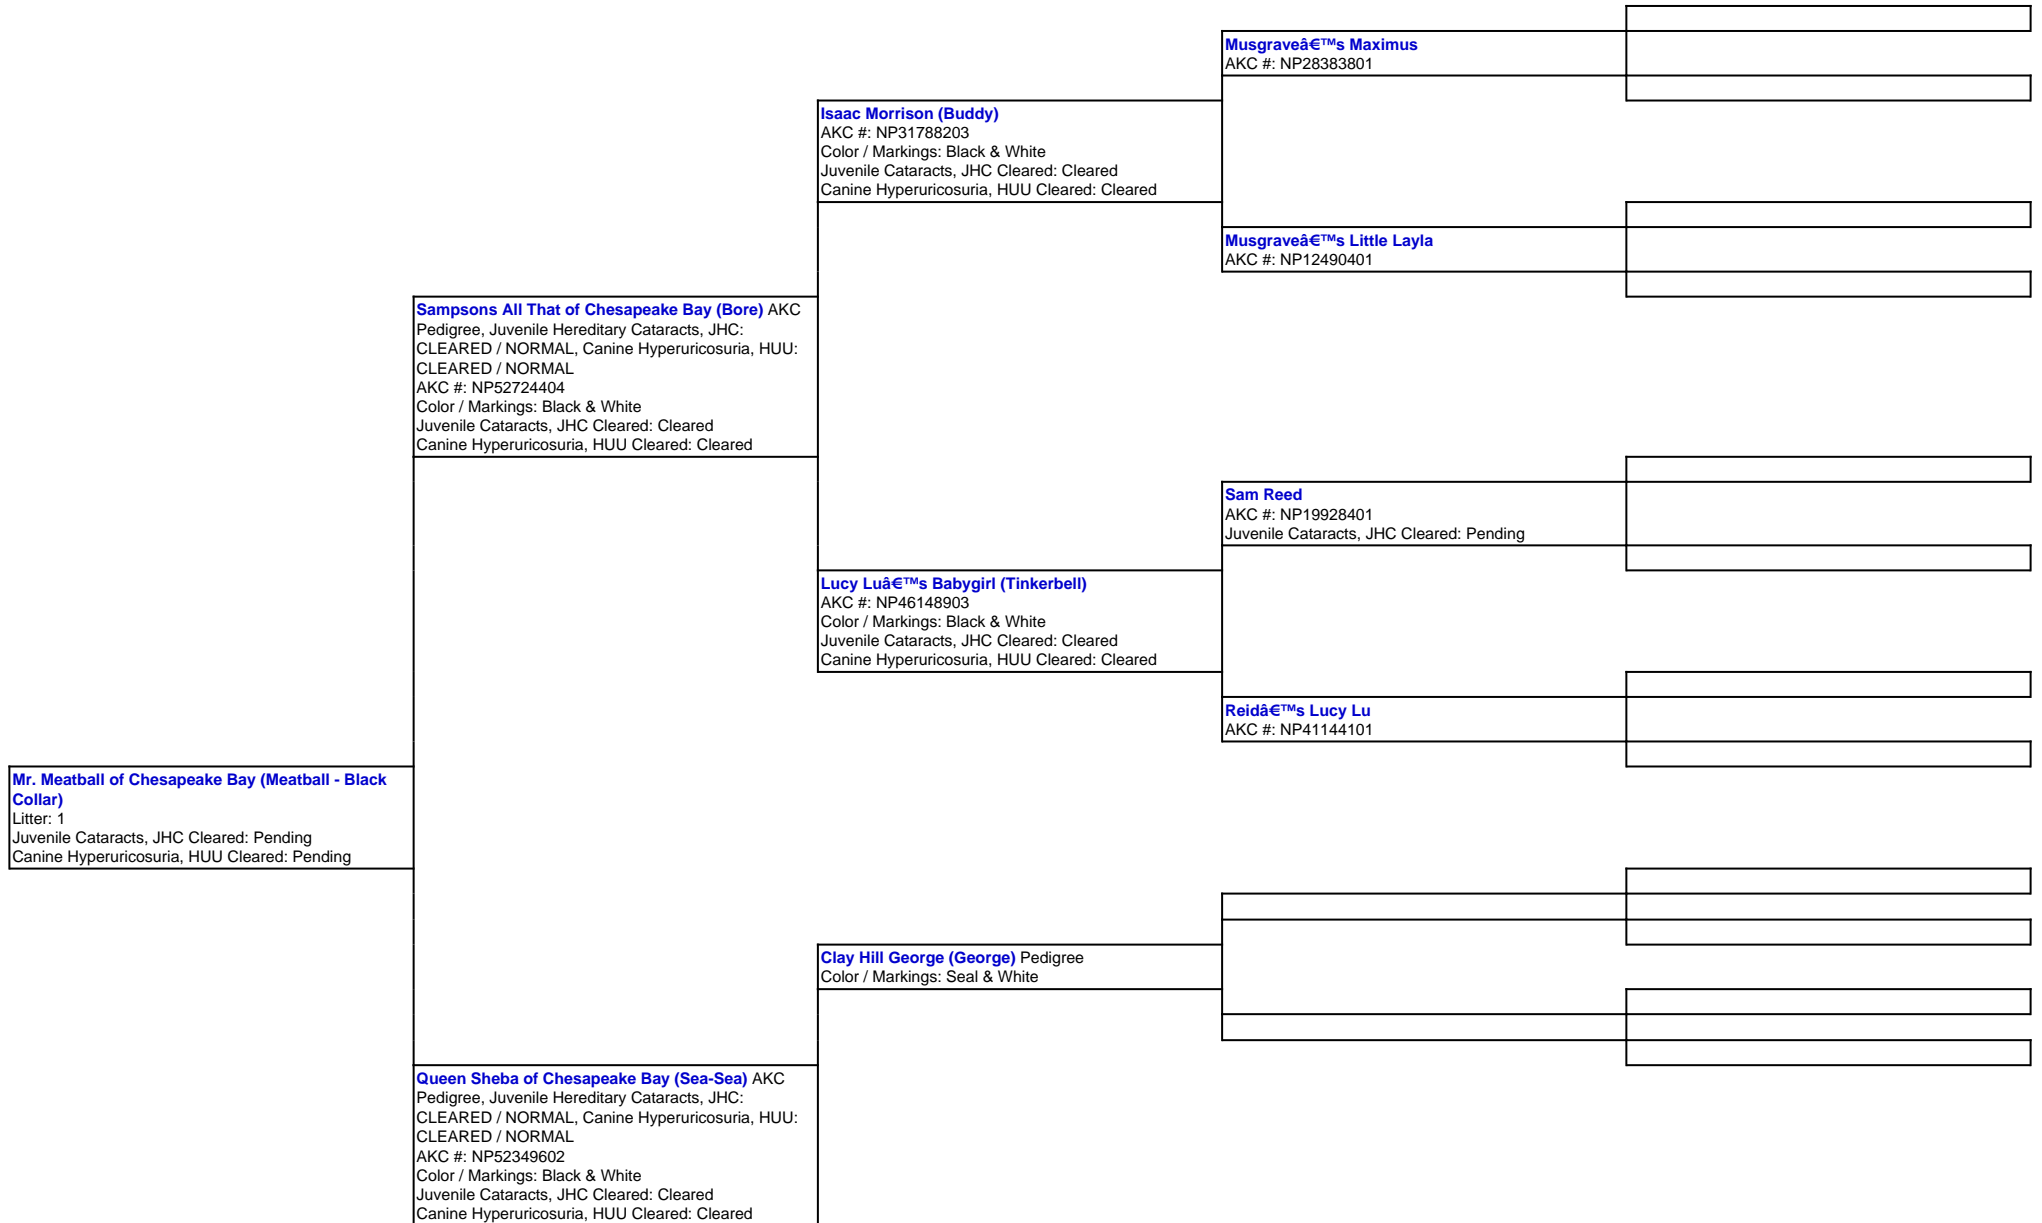

For a more detailed version of this pedigree:

<https://www.chesapeakebaybostons.com/profile/mr-meatball-of-chesapeake-bay>

Pedigree For:
Mr. Meatball of Chesapeake Bay (Meatball - Black Collar)

Jenny Rose II (Jenny) Pedigree
AKC #: NP45216201
Color / Markings: Black & White