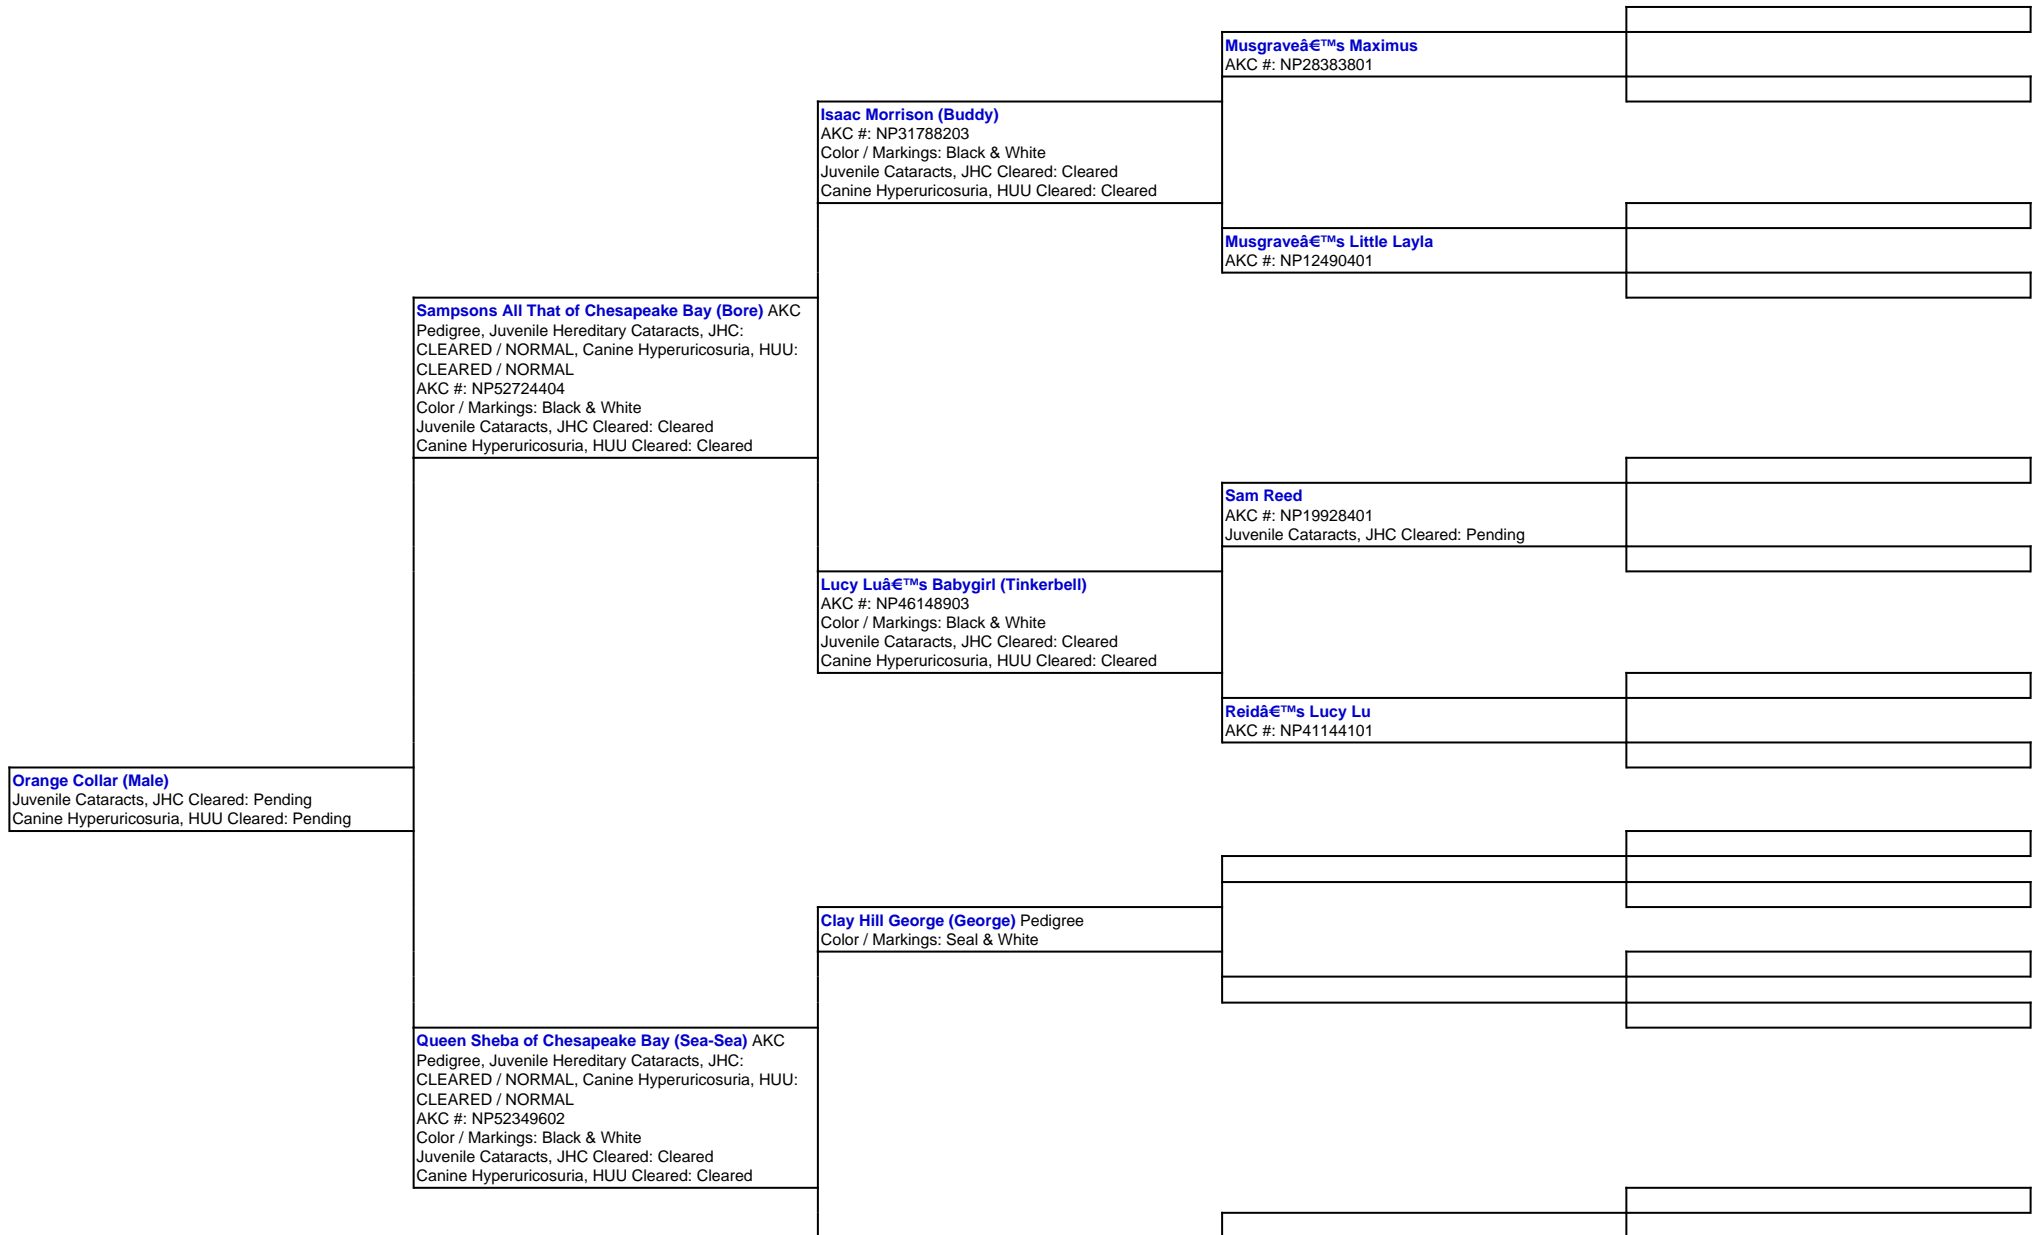

For a more detailed version of this pedigree:

<https://www.chesapeakebaybostons.com/profile/orange-collar-male>

Pedigree For:
Orange Collar (Male)

Jenny Rose II (Jenny) Pedigree
AKC #: NP45216201
Color / Markings: Black & White