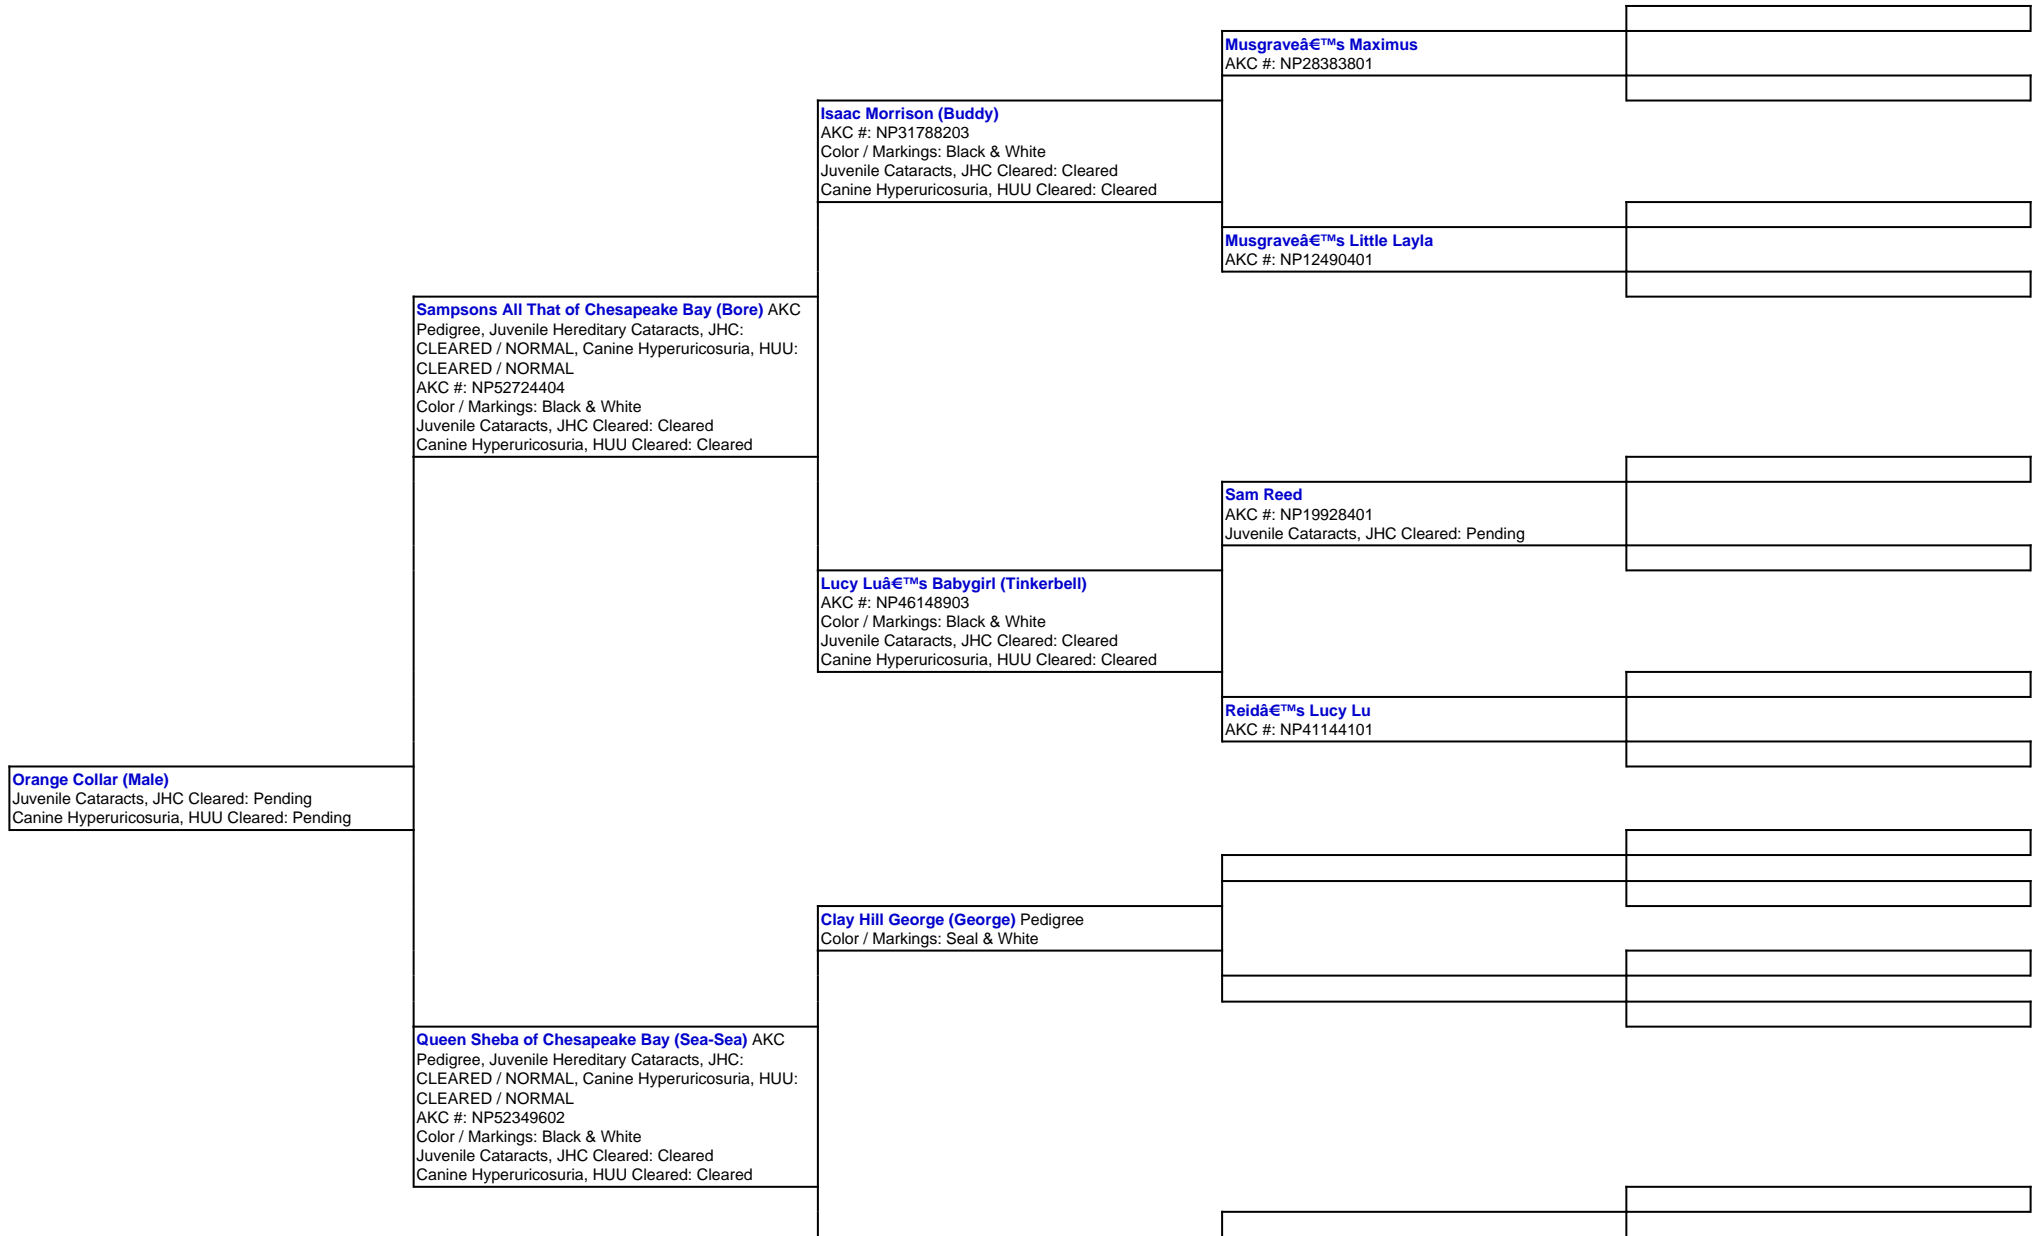

For a more detailed version of this pedigree:

<https://www.chesapeakebaybostons.com/profile/orange-collar-male>

Pedigree For:  
Orange Collar (Male)

**Jenny Rose II (Jenny)** Pedigree  
AKC #: NP45216201  
Color / Markings: Black & White