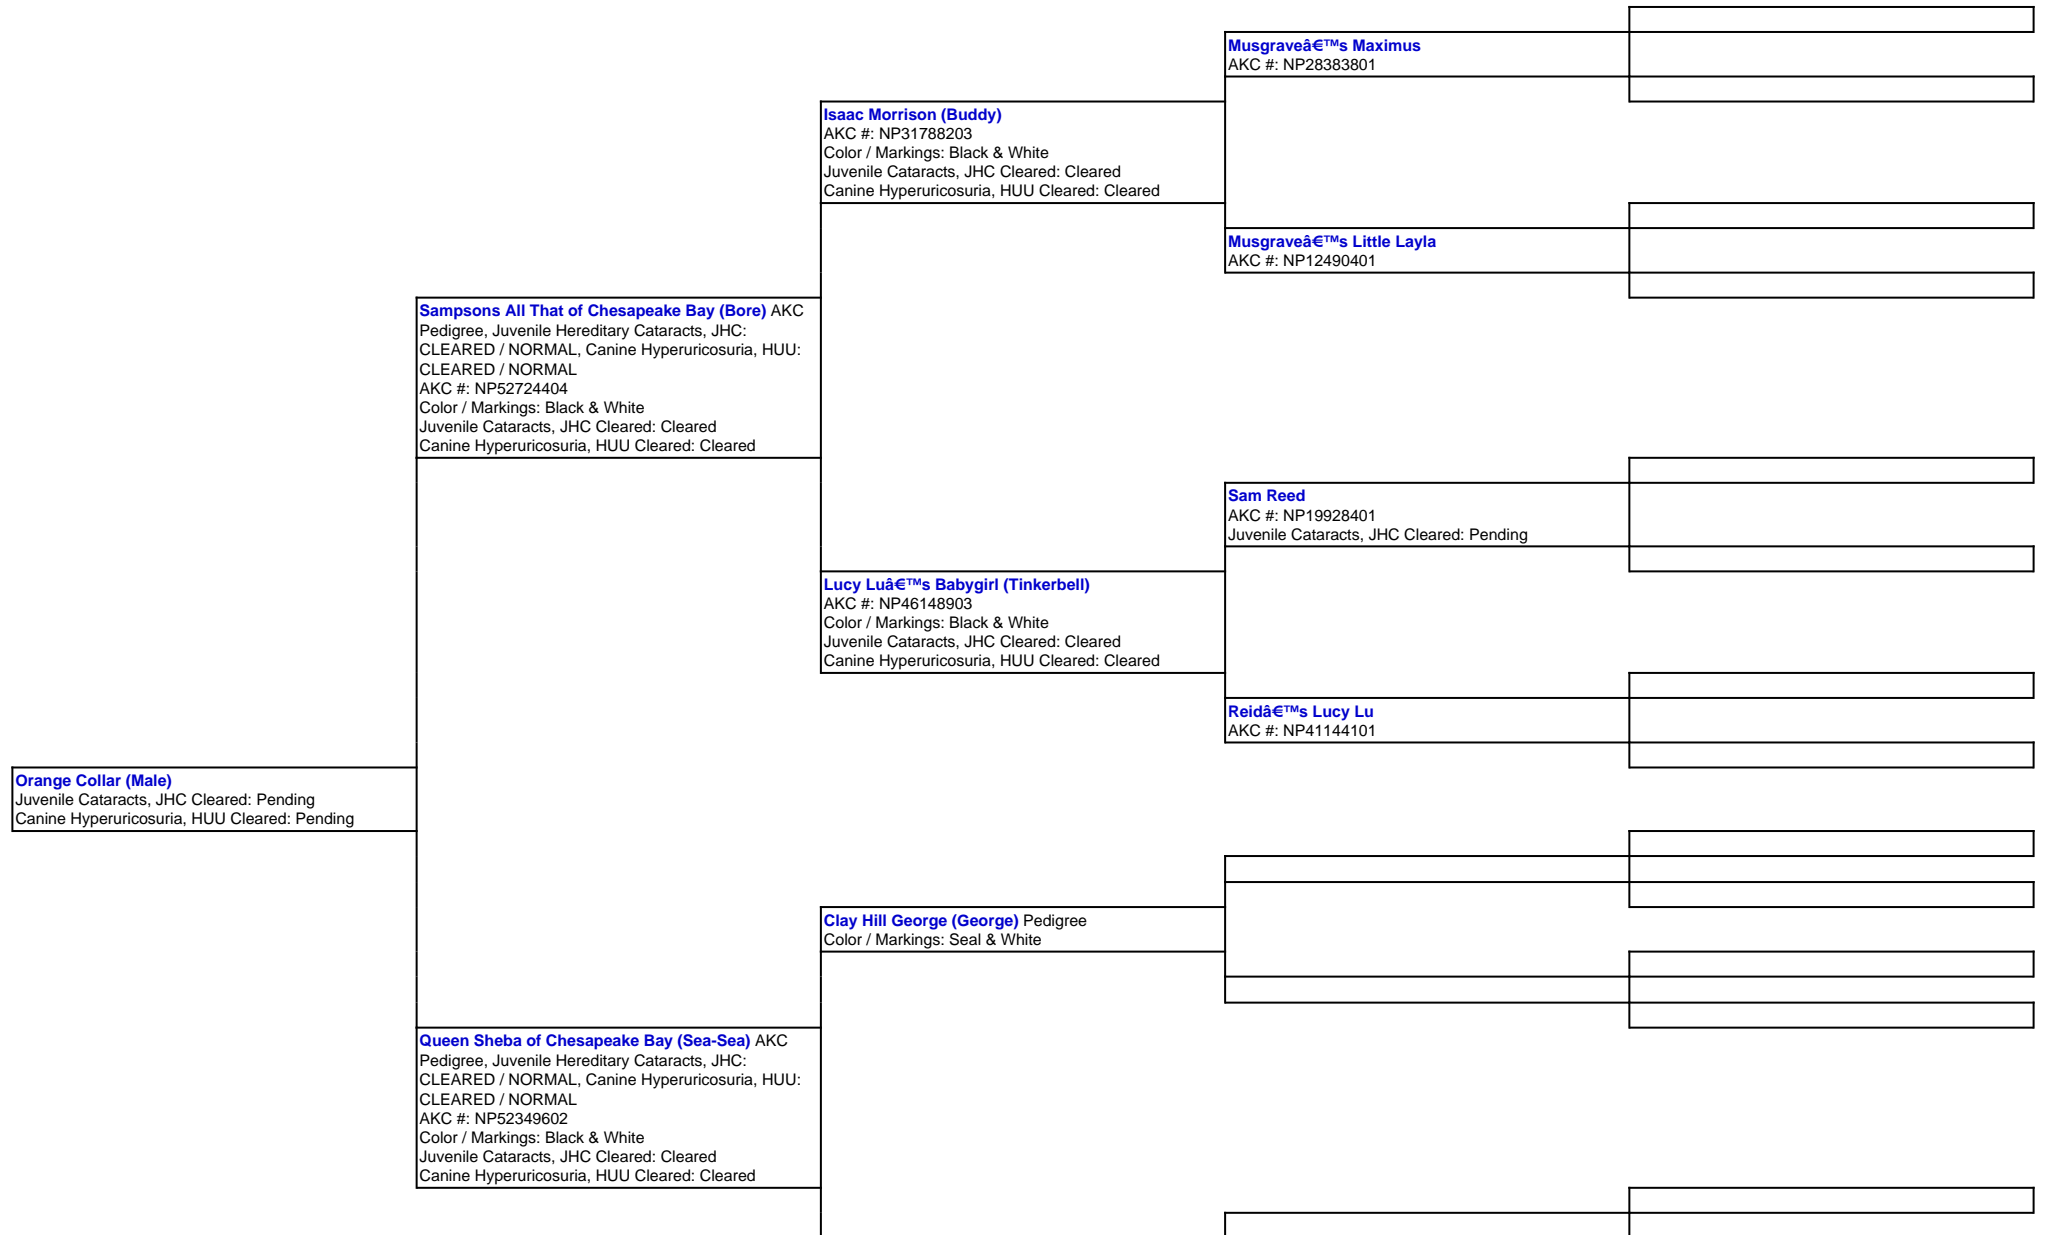

For a more detailed version of this pedigree:

<https://www.chesapeakebaybostons.com/profile/orange-collar-male>

Pedigree For:
Orange Collar (Male)

Jenny Rose II (Jenny) Pedigree
AKC #: NP45216201
Color / Markings: Black & White