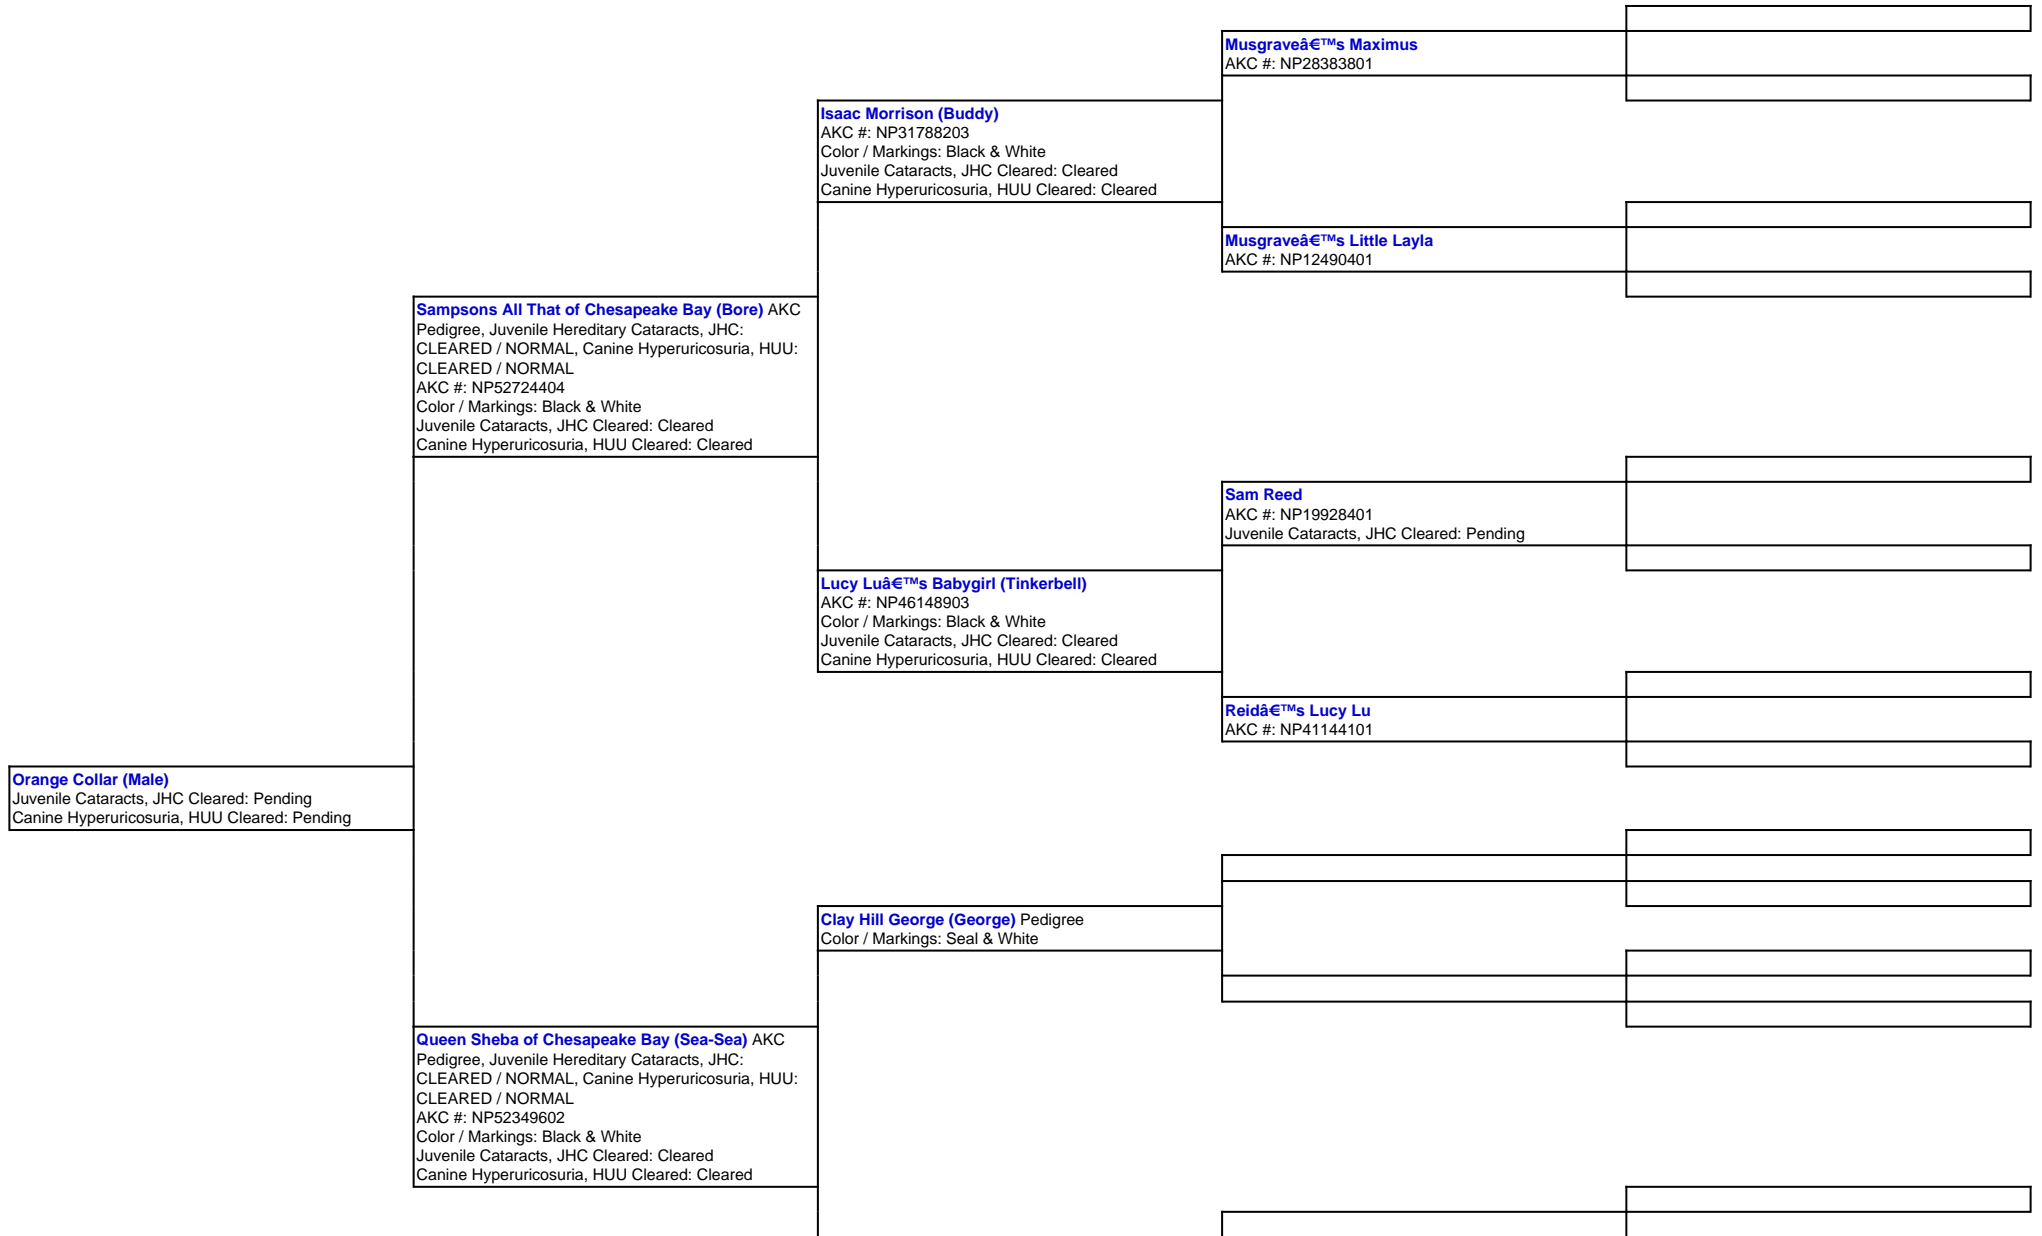

For a more detailed version of this pedigree:

<https://www.chesapeakebaybostons.com/profile/orange-collar-male>

Pedigree For:
Orange Collar (Male)

Jenny Rose II (Jenny) Pedigree
AKC #: NP45216201
Color / Markings: Black & White