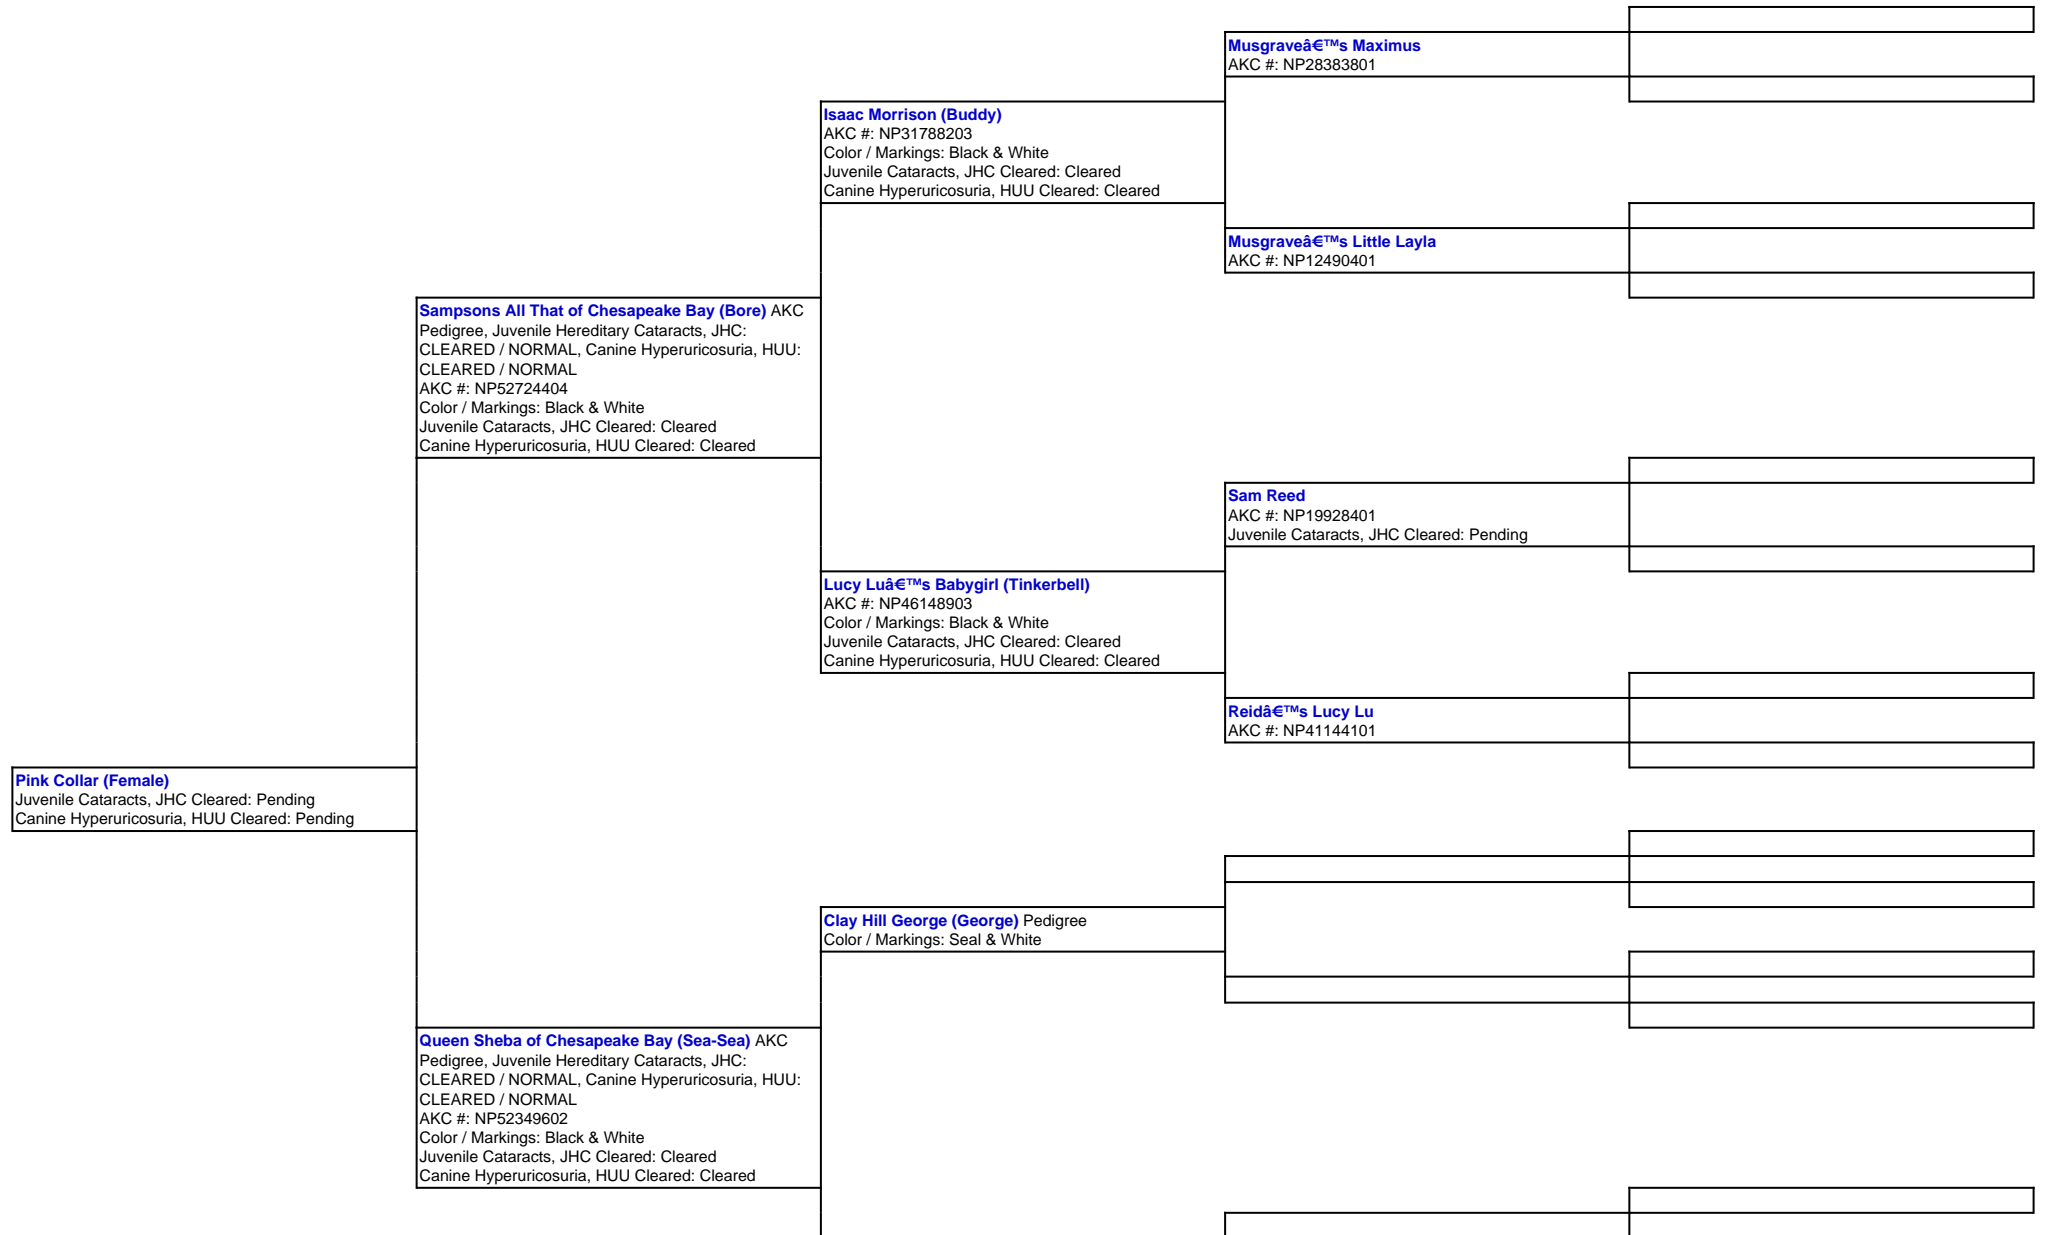

For a more detailed version of this pedigree:

<https://www.chesapeakebaybostons.com/profile/pink-collar-female>

Pedigree For:  
Pink Collar (Female)

**Jenny Rose II (Jenny)** Pedigree  
AKC #: NP45216201  
Color / Markings: Black & White