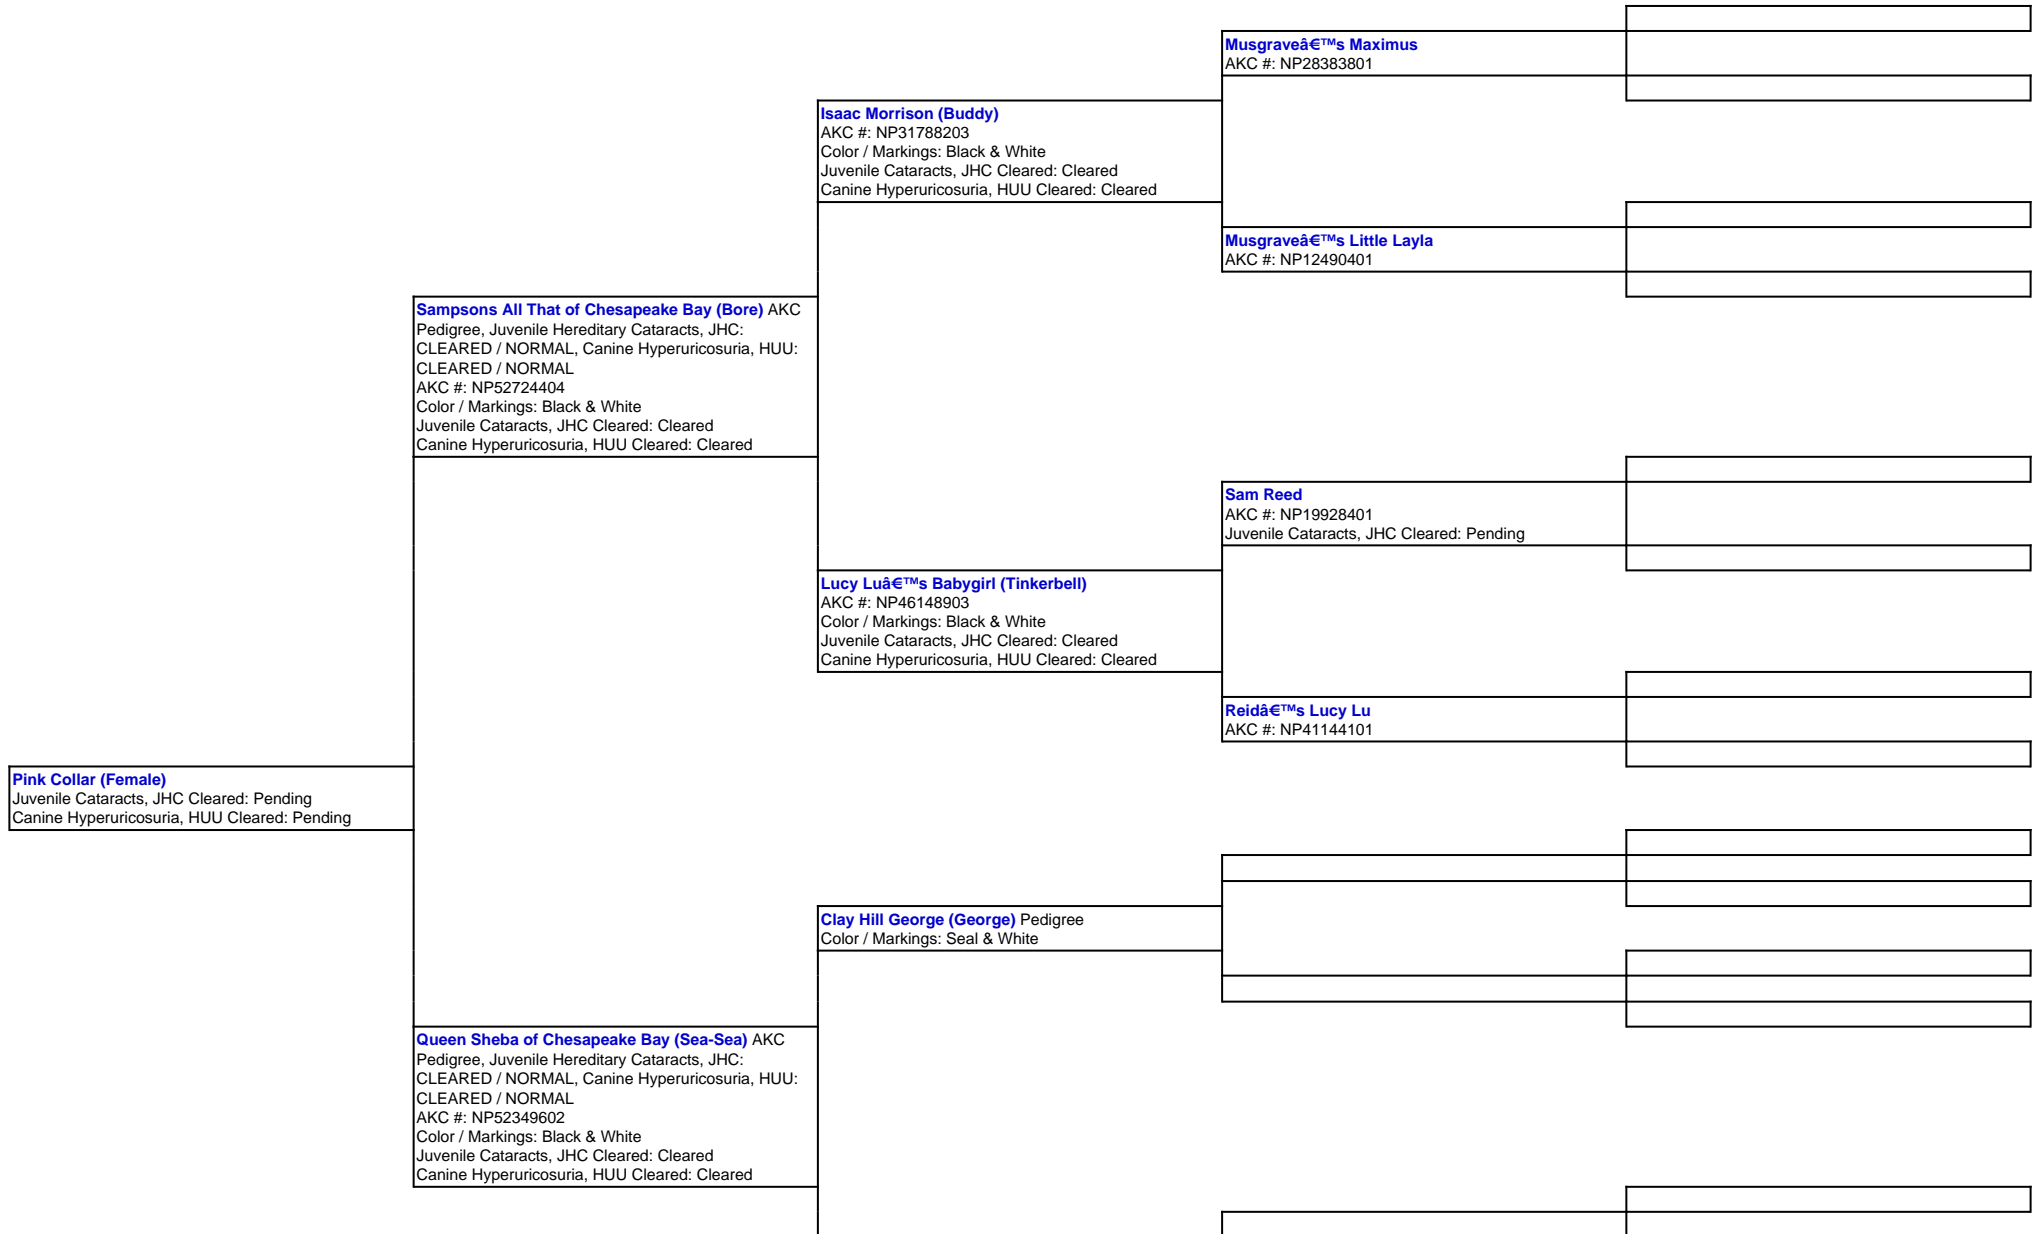

For a more detailed version of this pedigree:

<https://www.chesapeakebaybostons.com/profile/pink-collar-female>

Pedigree For:
Pink Collar (Female)

Jenny Rose II (Jenny) Pedigree
AKC #: NP45216201
Color / Markings: Black & White