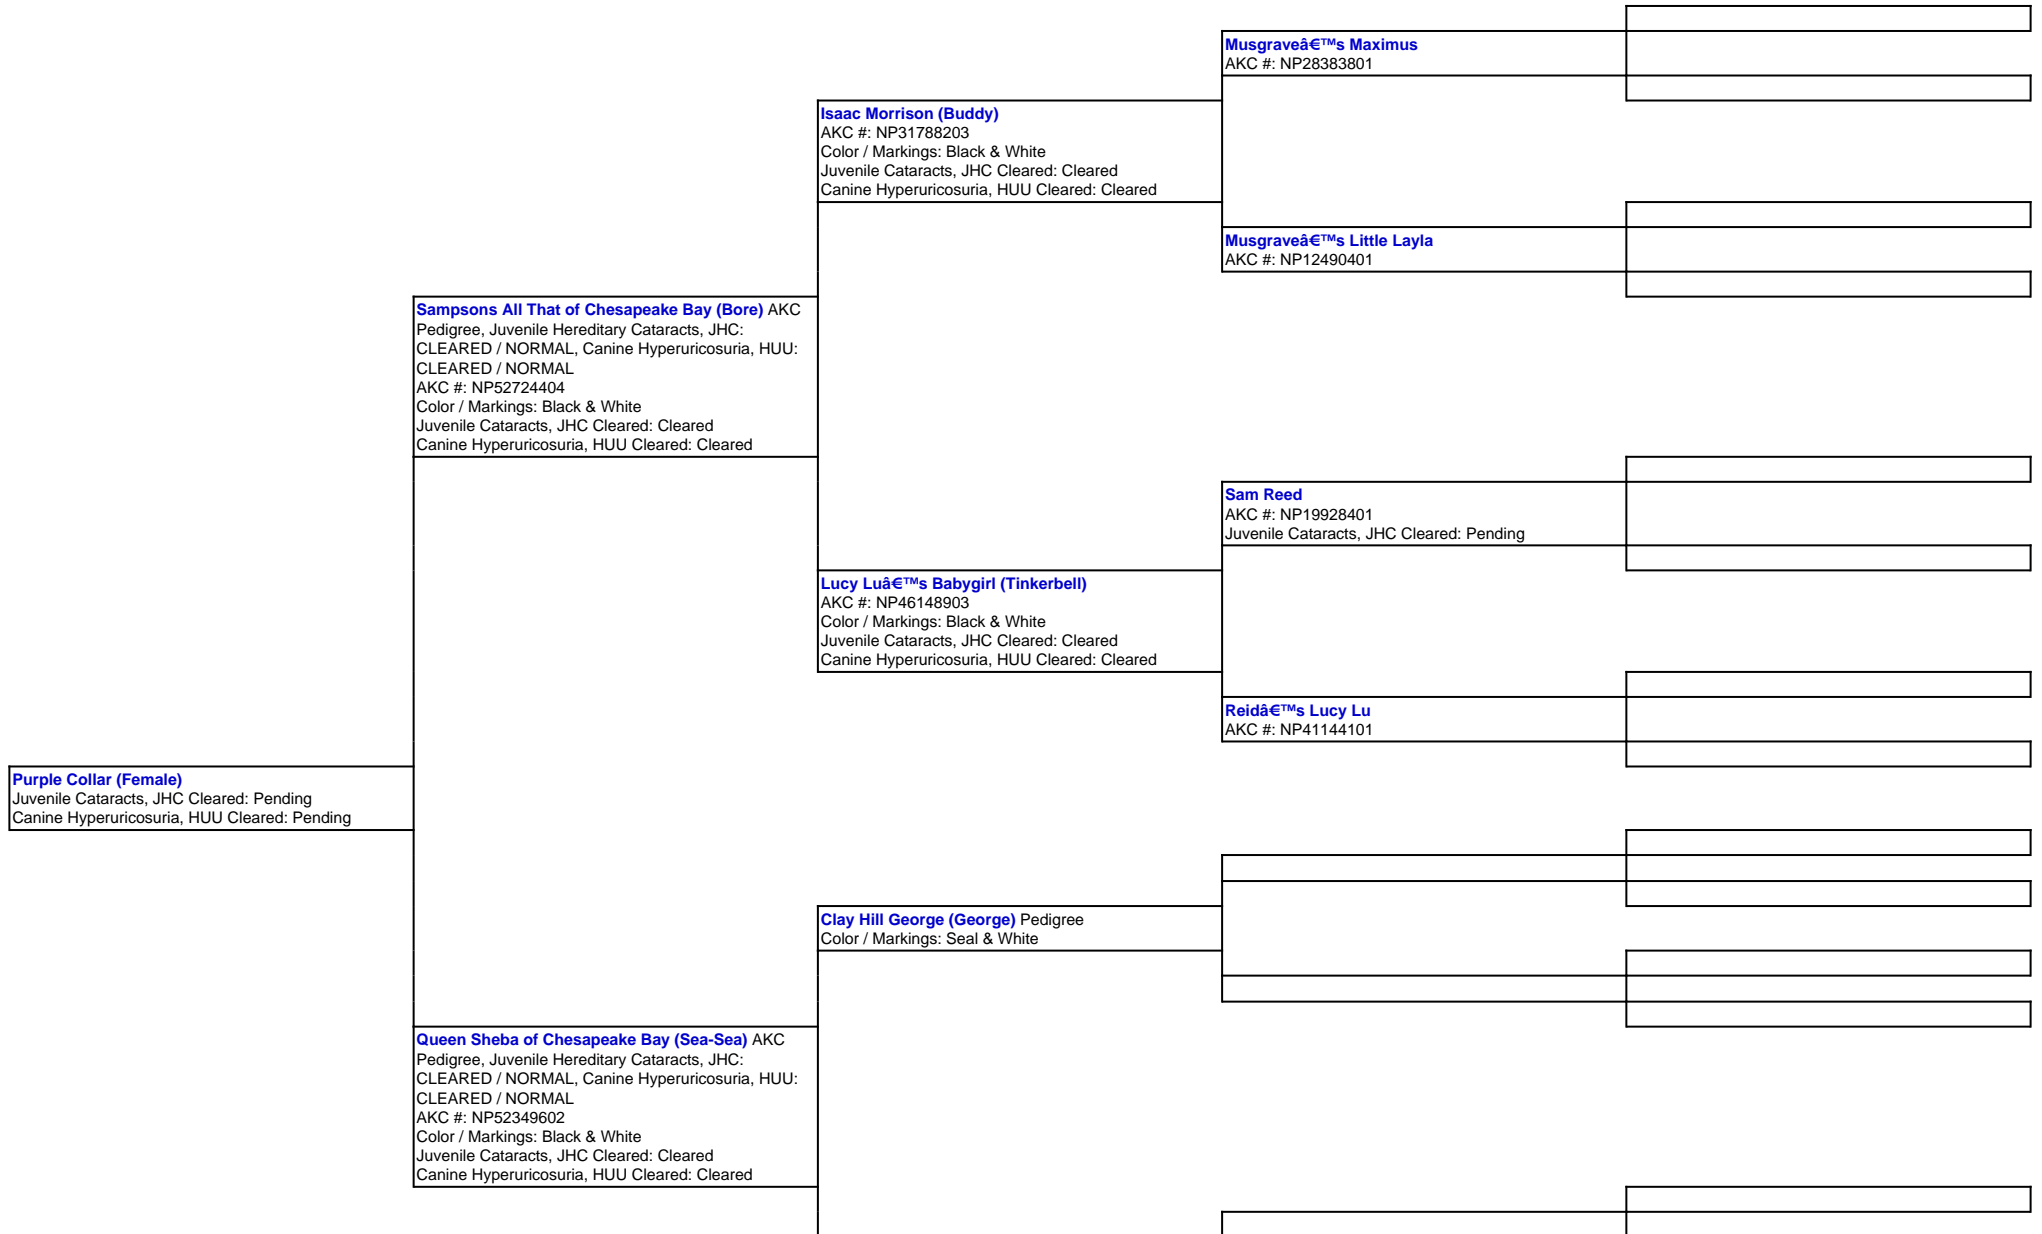

For a more detailed version of this pedigree:

<https://www.chesapeakebaybostons.com/profile/purple-collar-female>

Pedigree For:
Purple Collar (Female)

Jenny Rose II (Jenny) Pedigree
AKC #: NP45216201
Color / Markings: Black & White