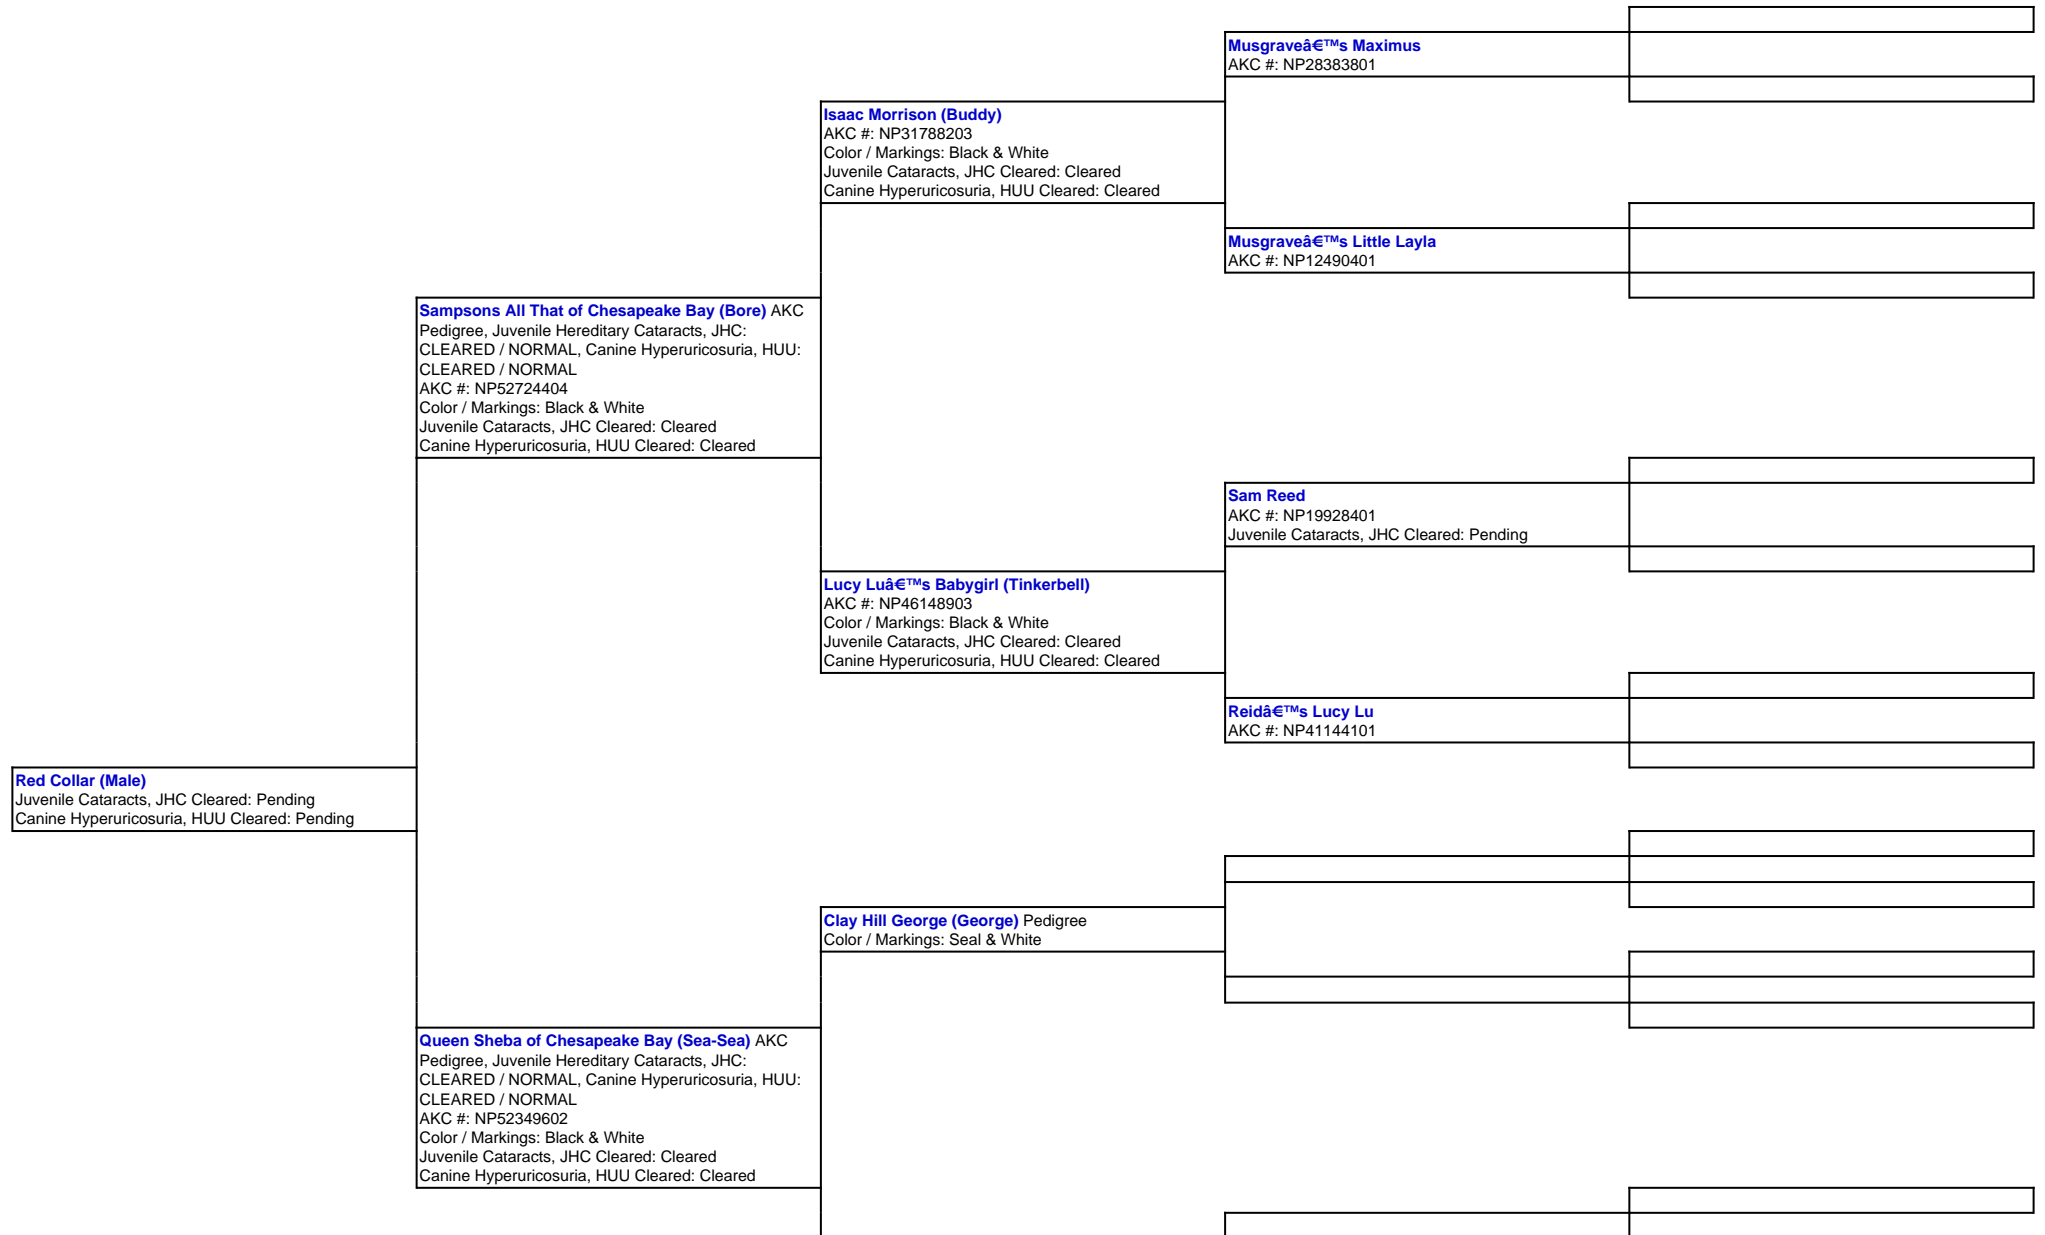

For a more detailed version of this pedigree:

<https://www.chesapeakebaybostons.com/profile/red-collar-male>

Pedigree For:
Red Collar (Male)

Jenny Rose II (Jenny) Pedigree
AKC #: NP45216201
Color / Markings: Black & White