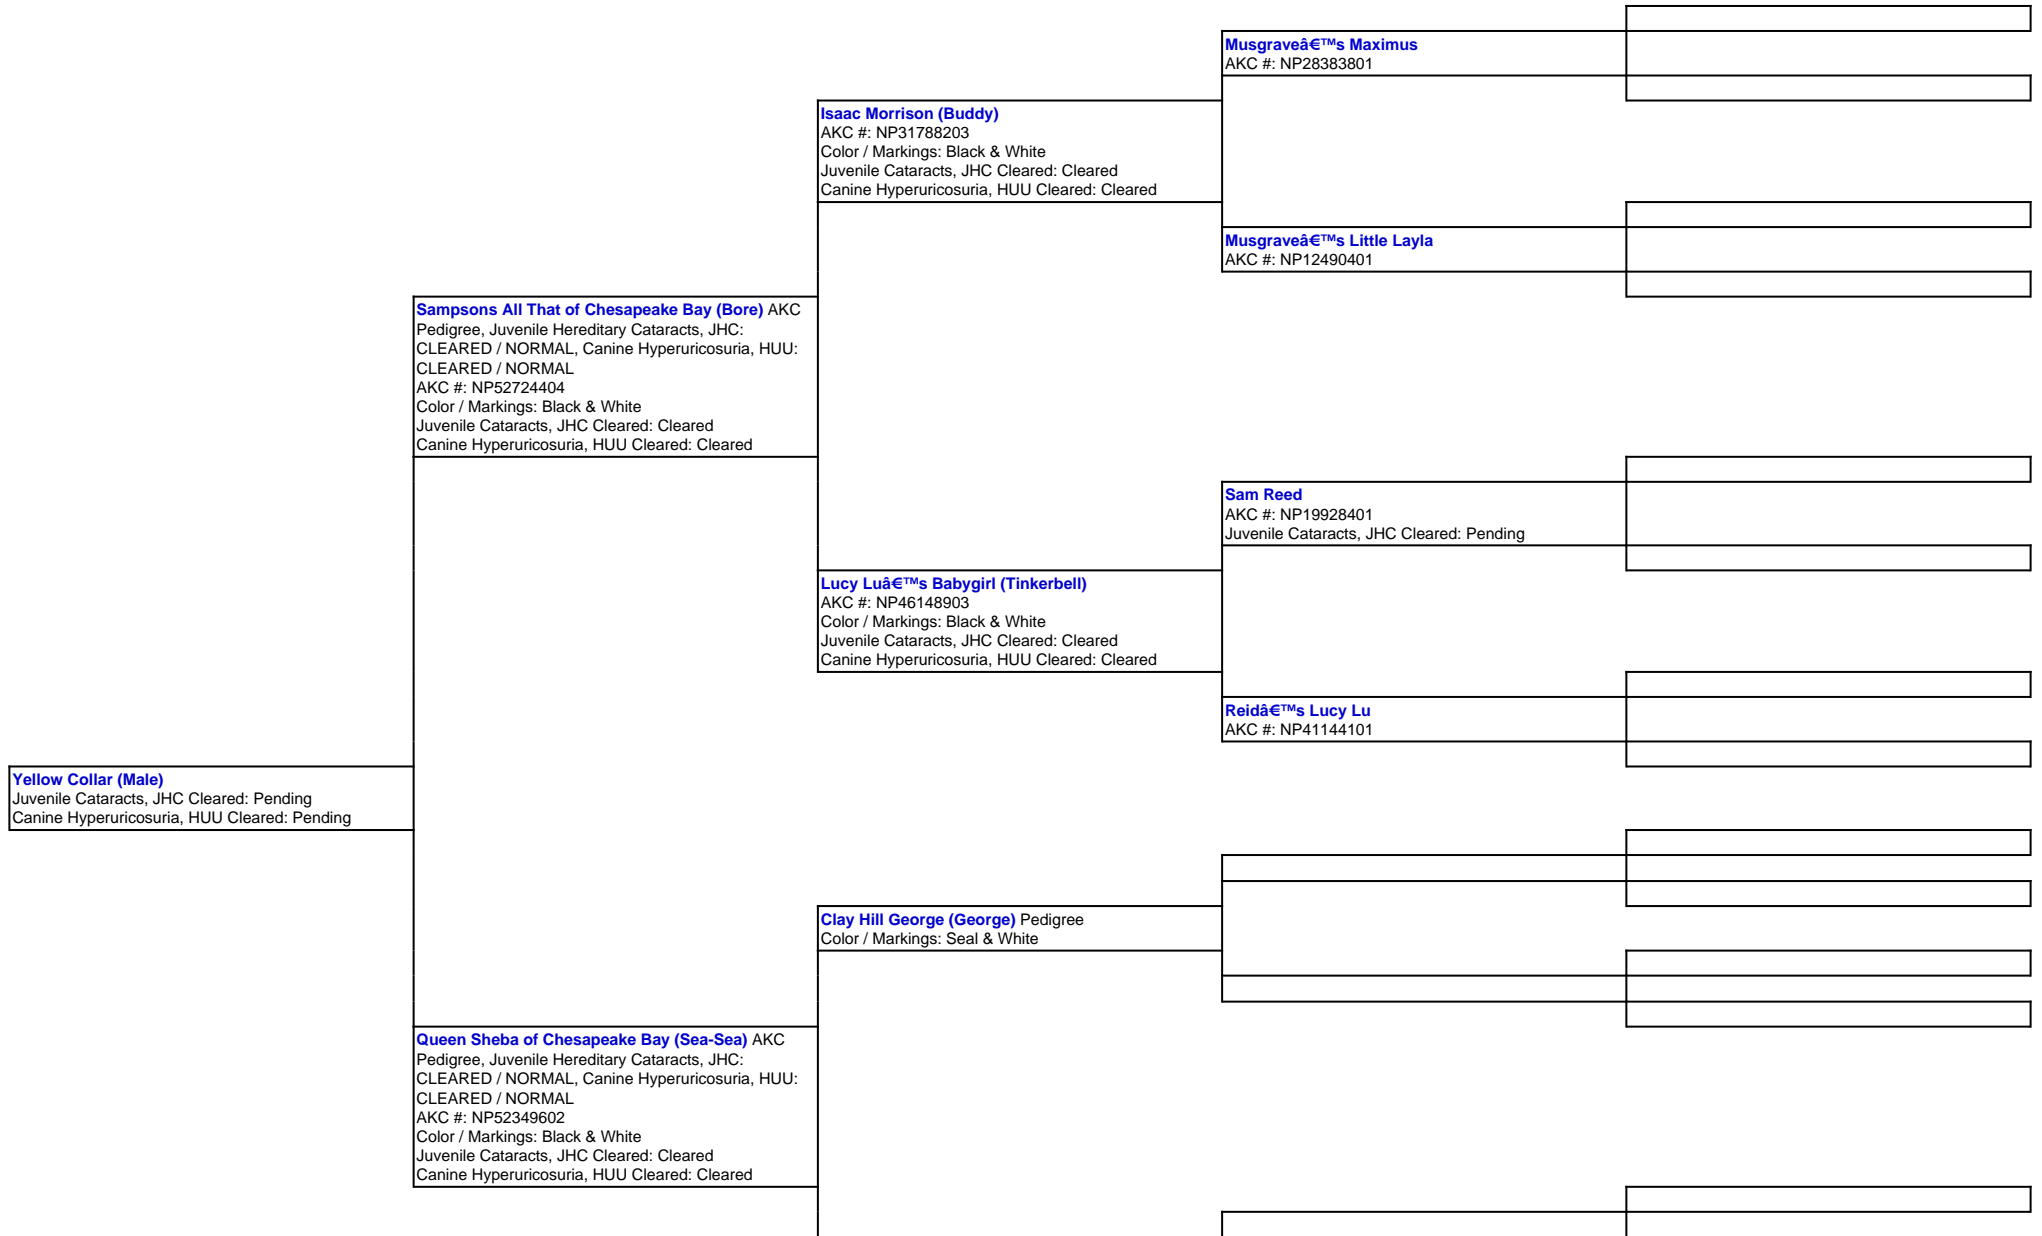

For a more detailed version of this pedigree:

<https://www.chesapeakebaybostons.com/profile/yellow-collar-male>

Pedigree For:
Yellow Collar (Male)

Jenny Rose II (Jenny) Pedigree
AKC #: NP45216201
Color / Markings: Black & White