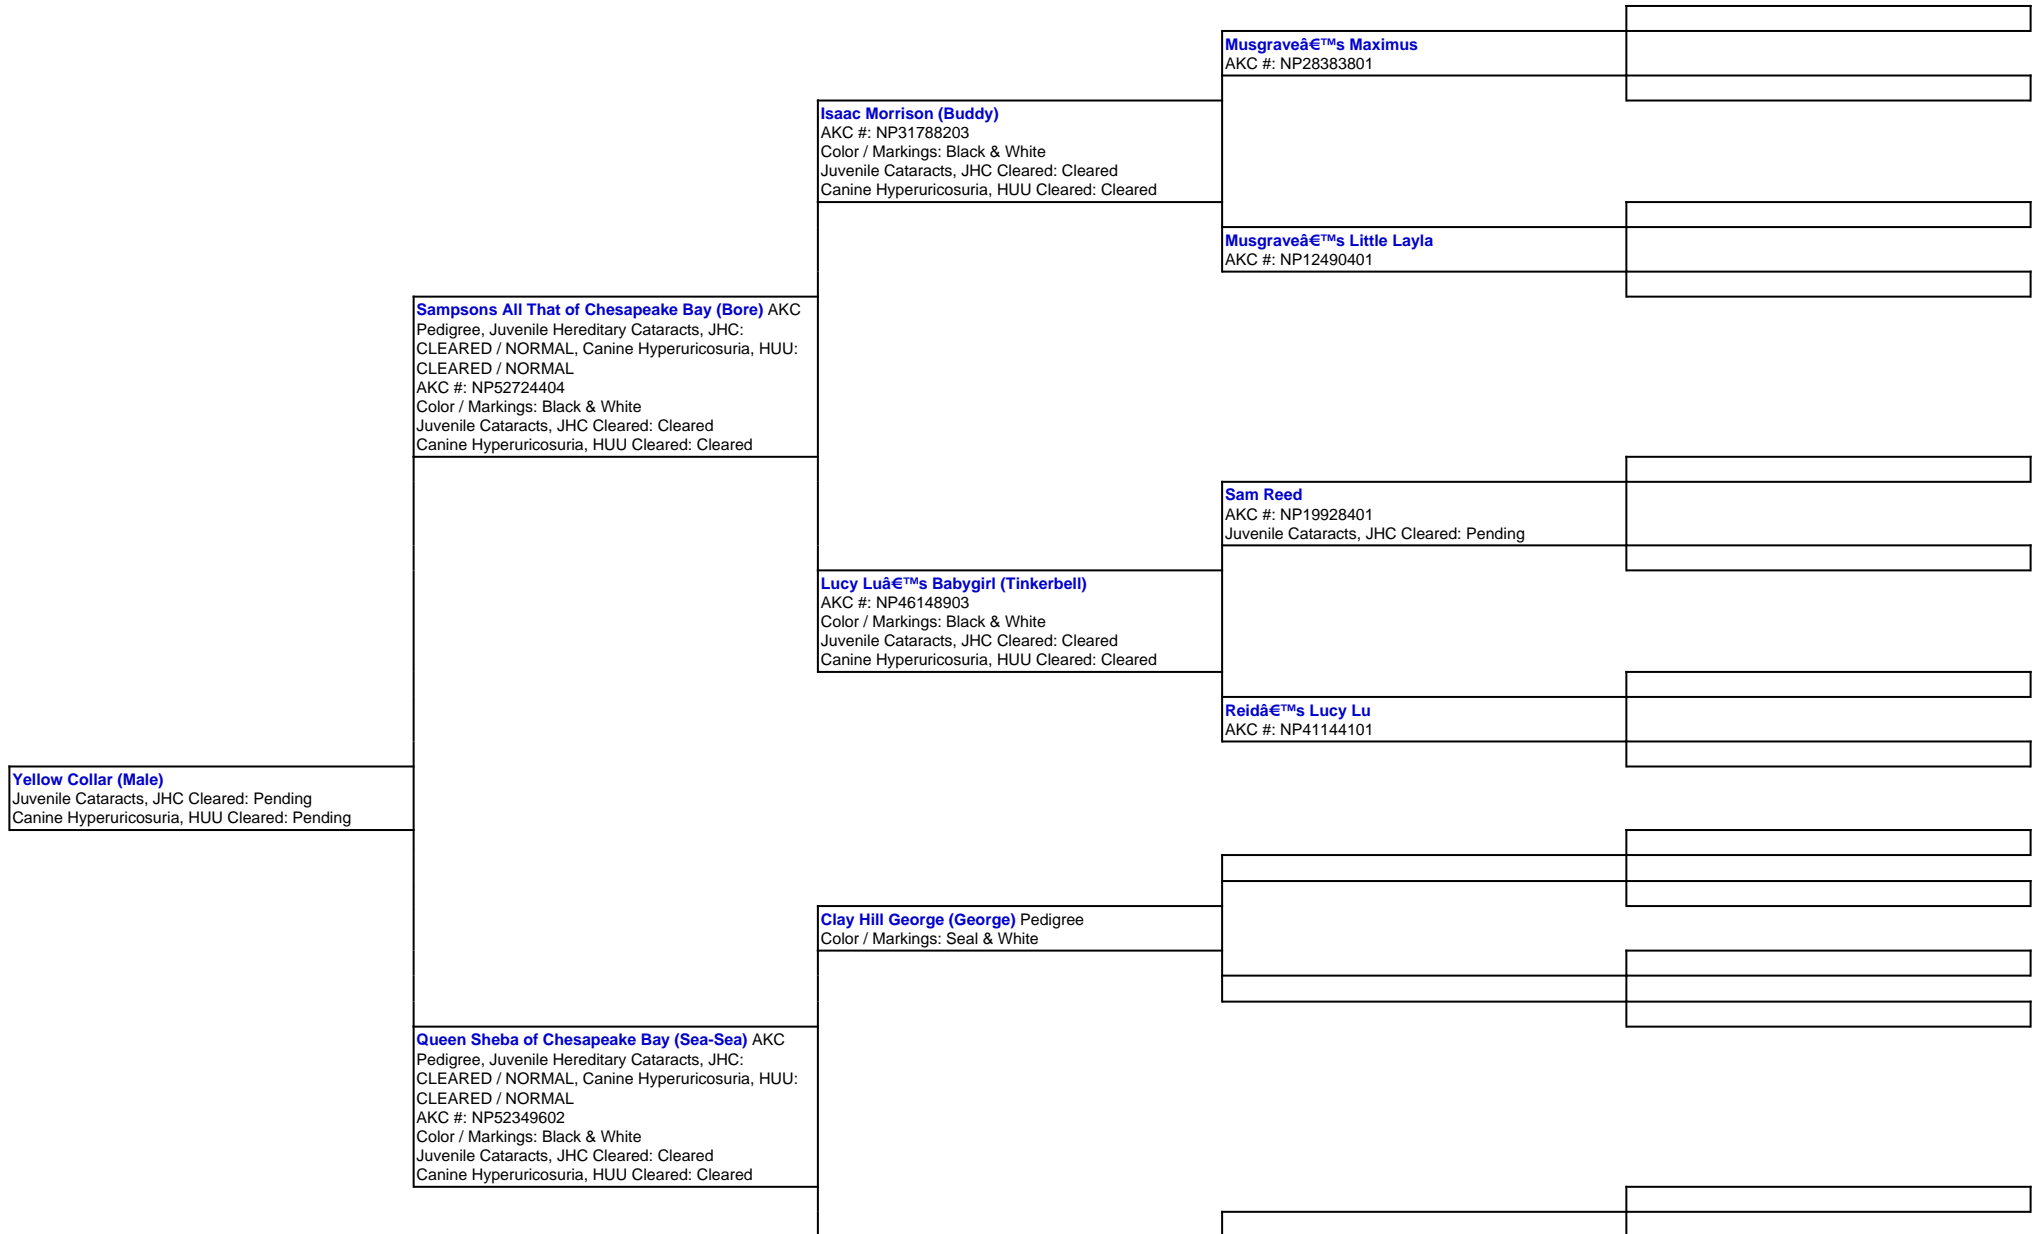

For a more detailed version of this pedigree:

<https://www.chesapeakebaybostons.com/profile/yellow-collar-male>

Pedigree For:
Yellow Collar (Male)

Jenny Rose II (Jenny) Pedigree
AKC #: NP45216201
Color / Markings: Black & White